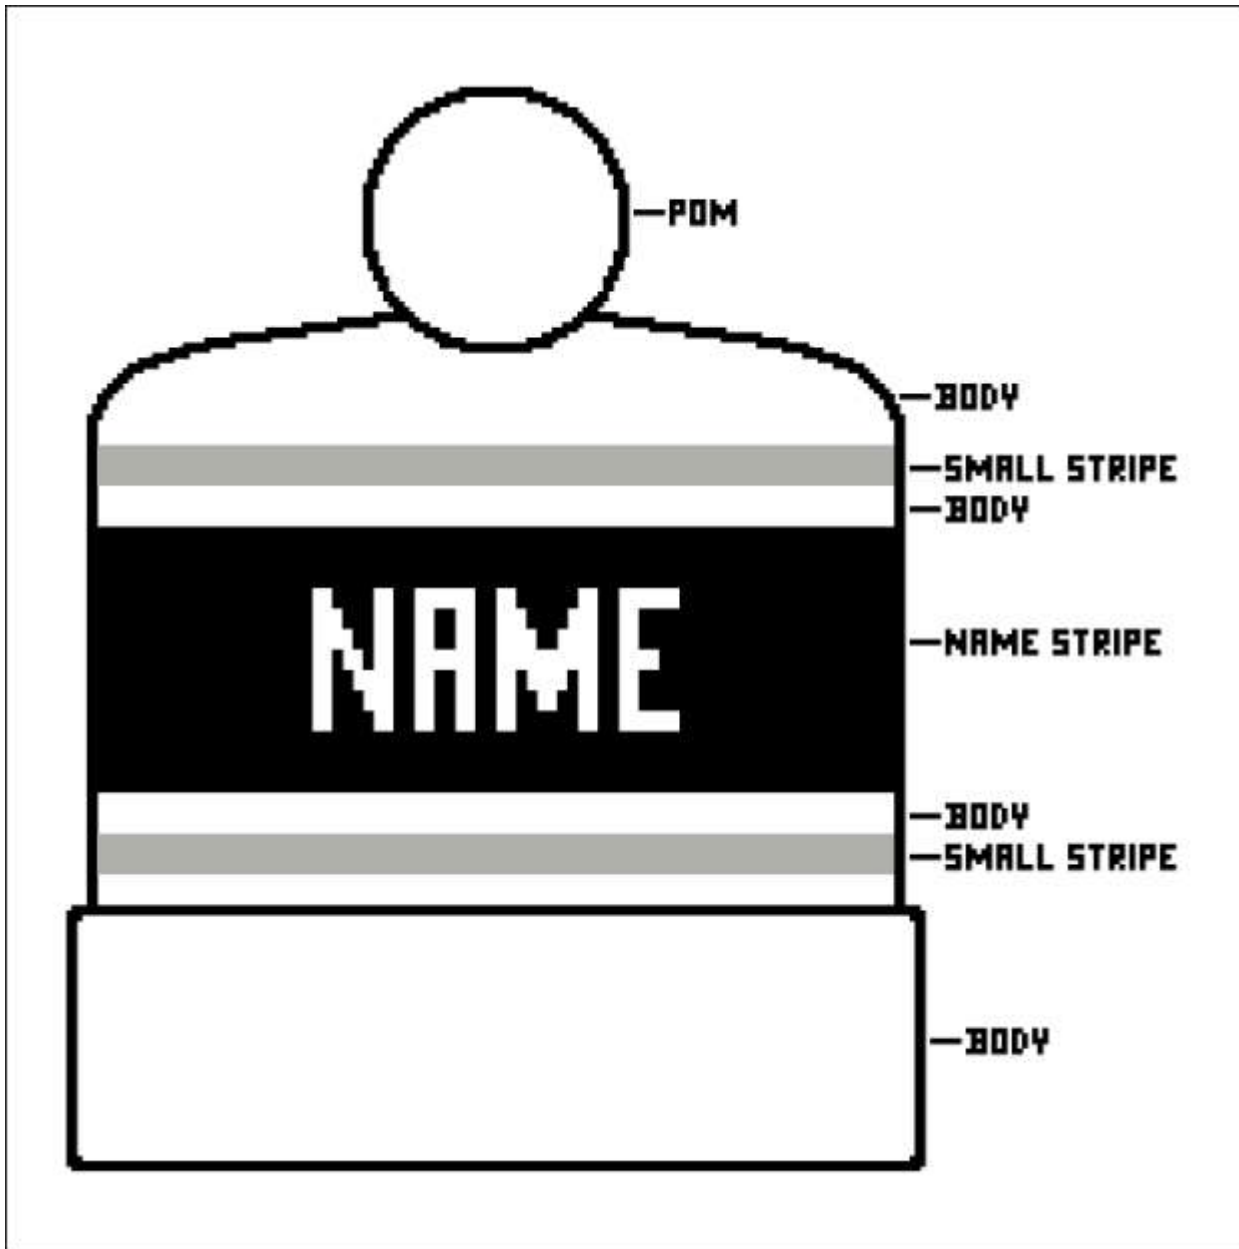

AP100 JERSEY CUFF HAT

BODY COLOR:

SMALL STRIPE COLOR:

NAME STRIPE COLOR:

NAME COLOR:

NAME: _____

POM COLOR(S):
