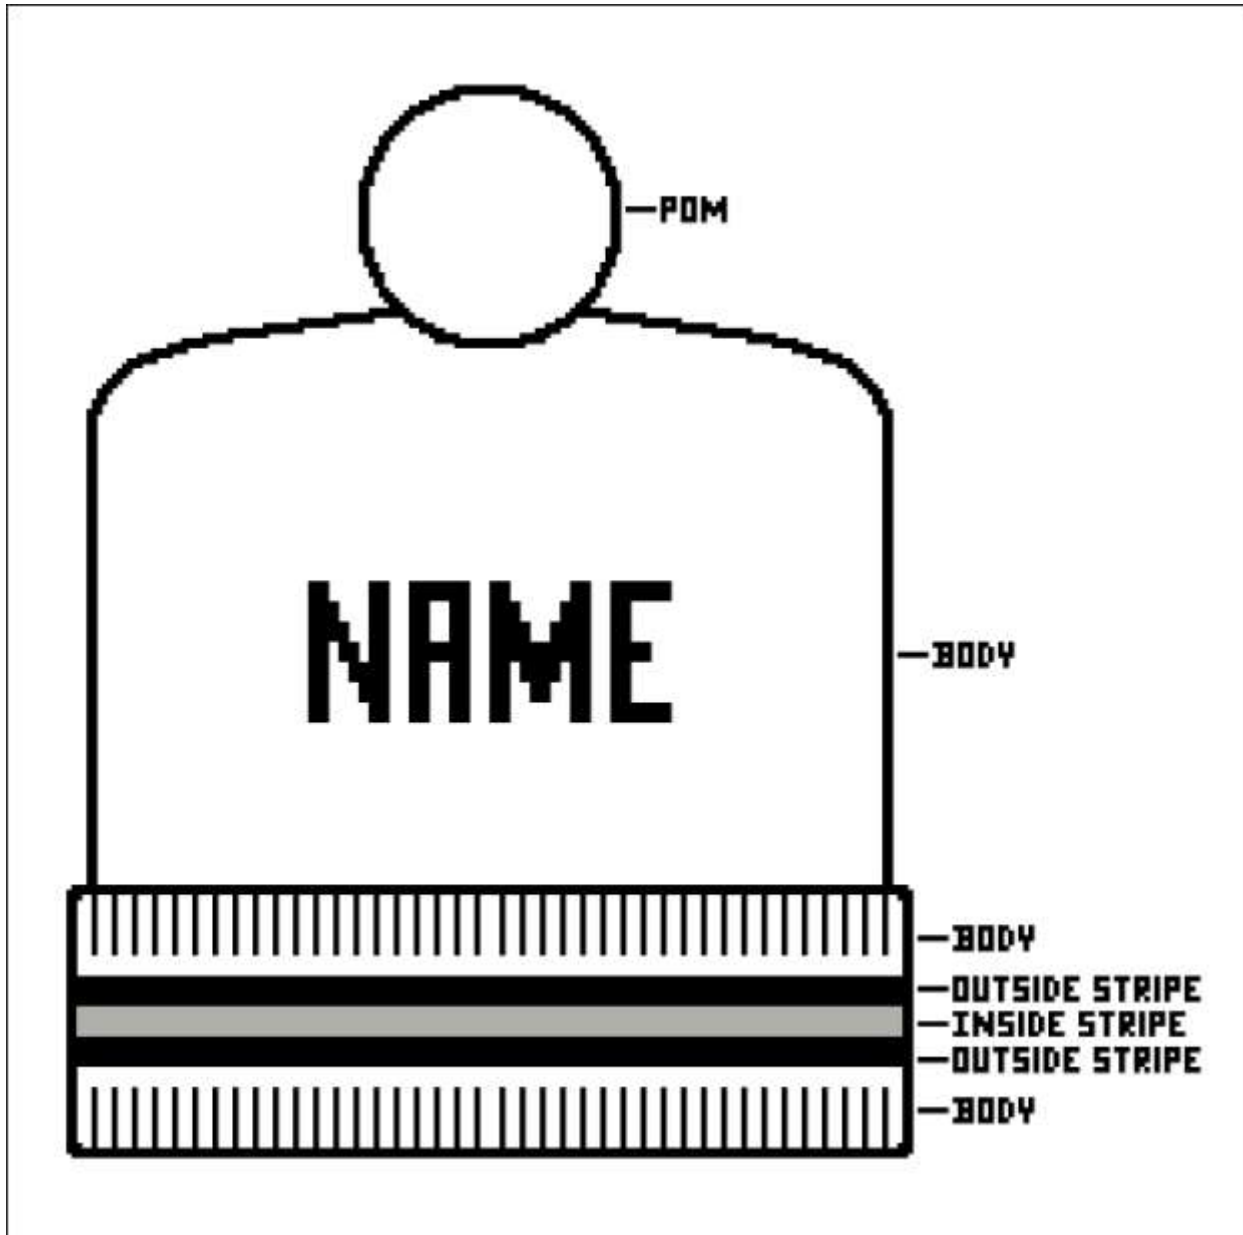

# AP110 DELUXE CUFF HAT

BODY COLOR:

\_\_\_\_\_

OUTSIDE STRIPE COLOR:

\_\_\_\_\_

INSIDE STRIPE COLOR:

\_\_\_\_\_

NAME COLOR:

\_\_\_\_\_

NAME: \_\_\_\_\_

POM COLOR(S):

\_\_\_\_\_