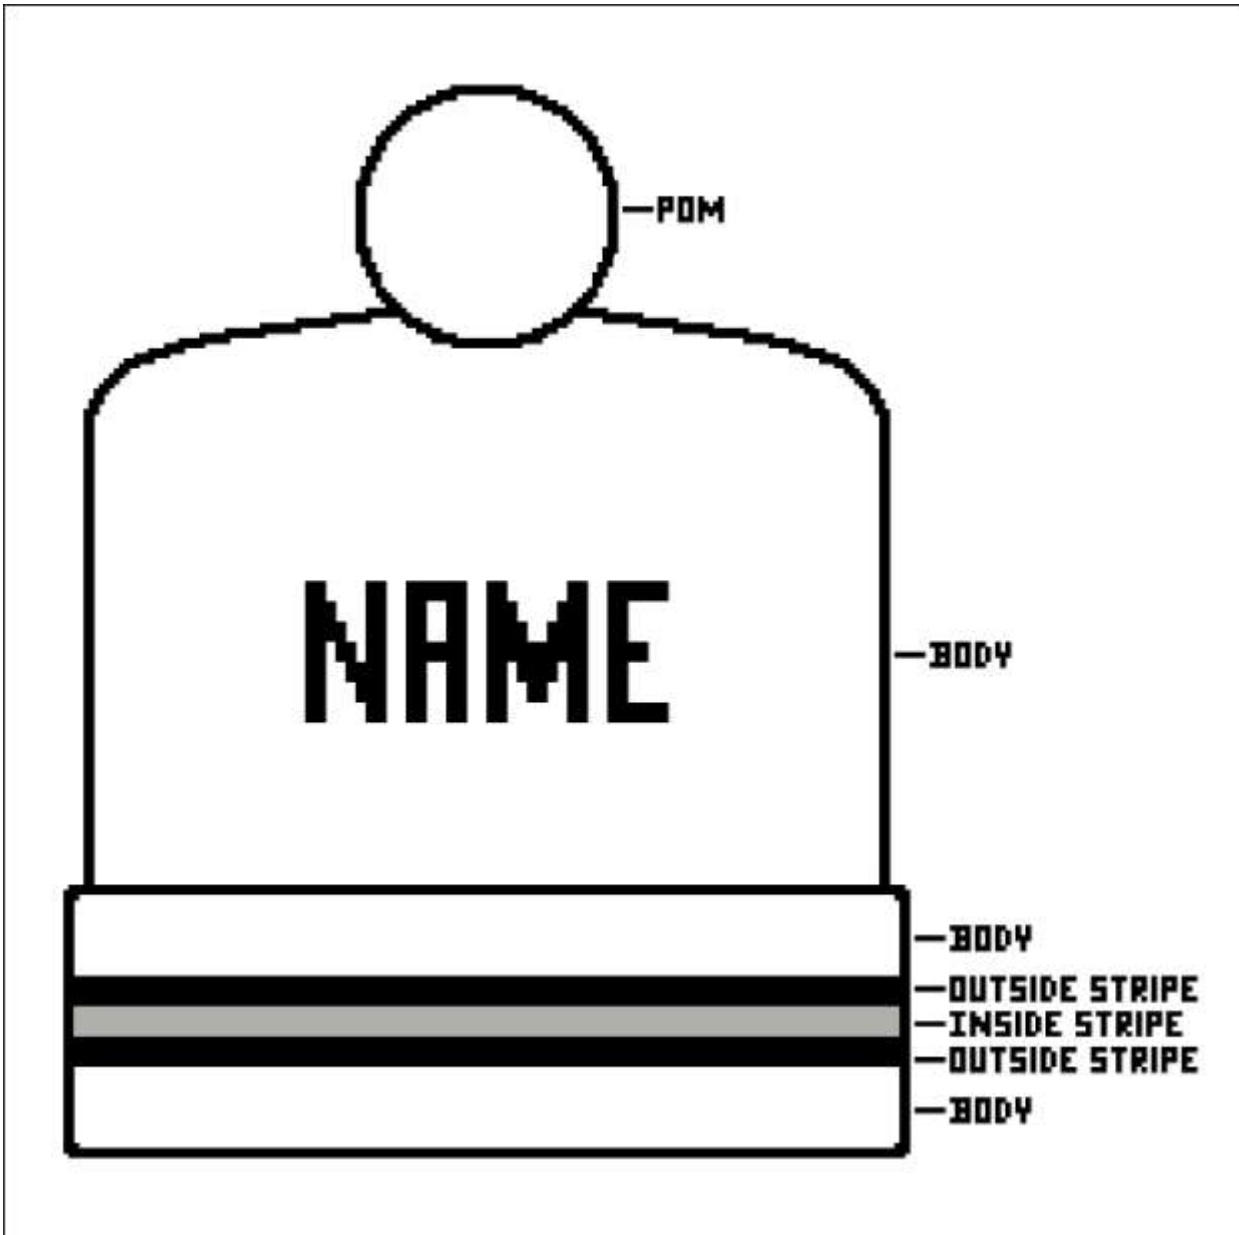

AP115 JERSEY CUFF HAT

BODY COLOR:

OUTSIDE STRIPE COLOR:

INSIDE STRIPE COLOR:

NAME COLOR:

NAME: _____

POM COLOR(S):
