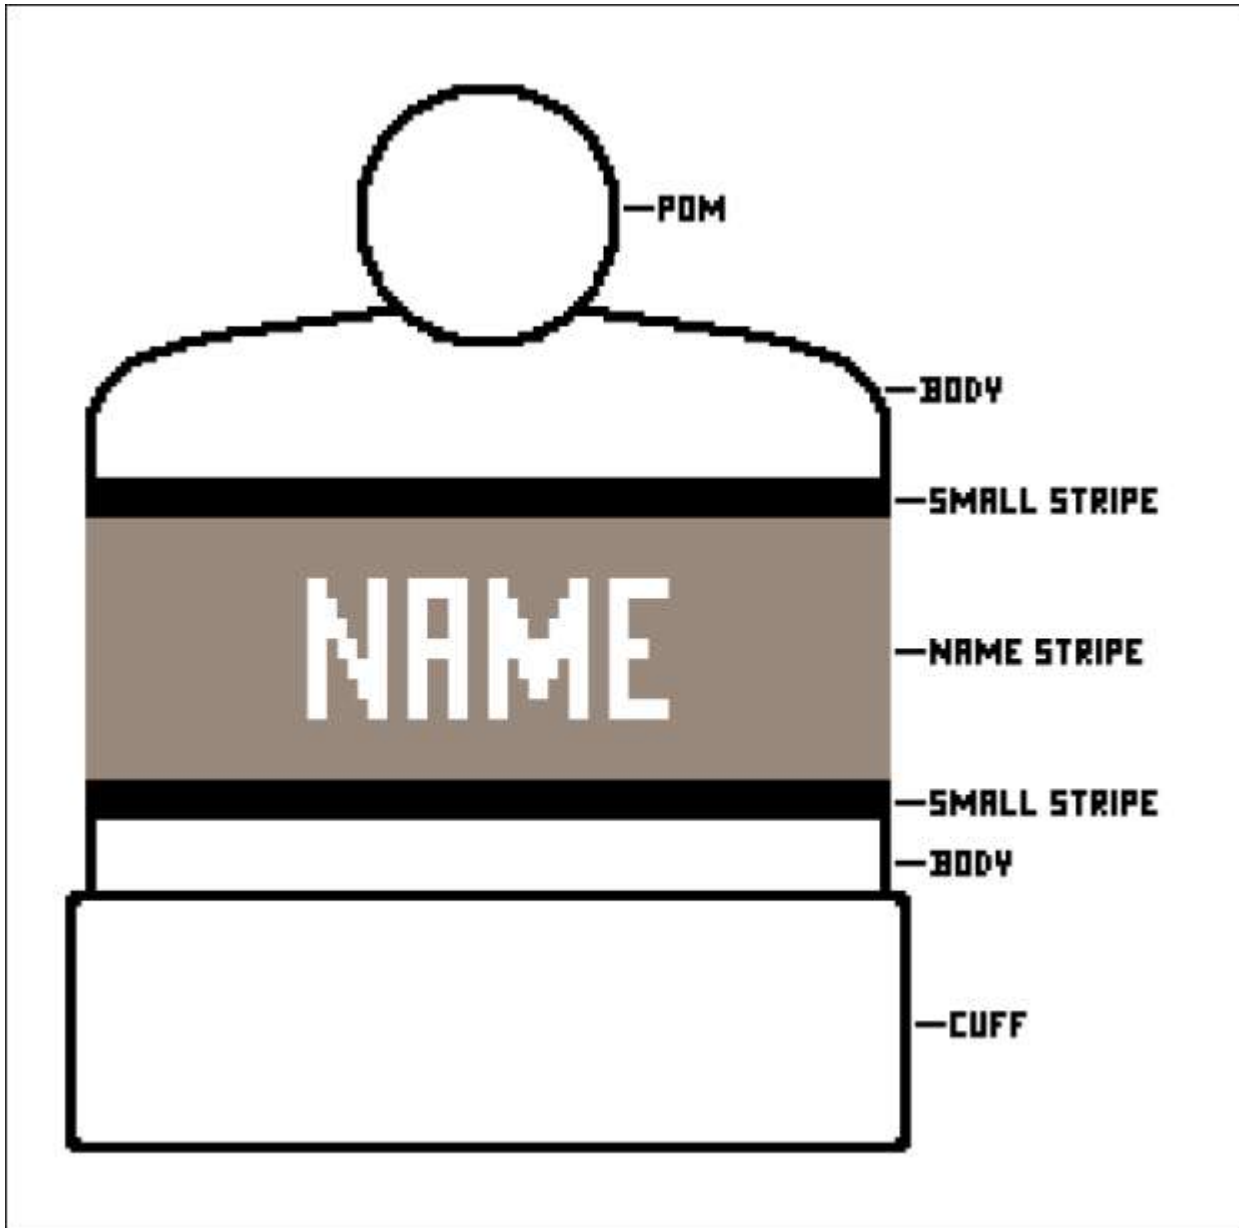

AP205 JERSEY CUFF HAT

BODY & CUFF COLOR:

SMALL STRIPE COLOR:

NAME STRIPE COLOR:

NAME COLOR:

NAME: _____

POM COLOR(S):
