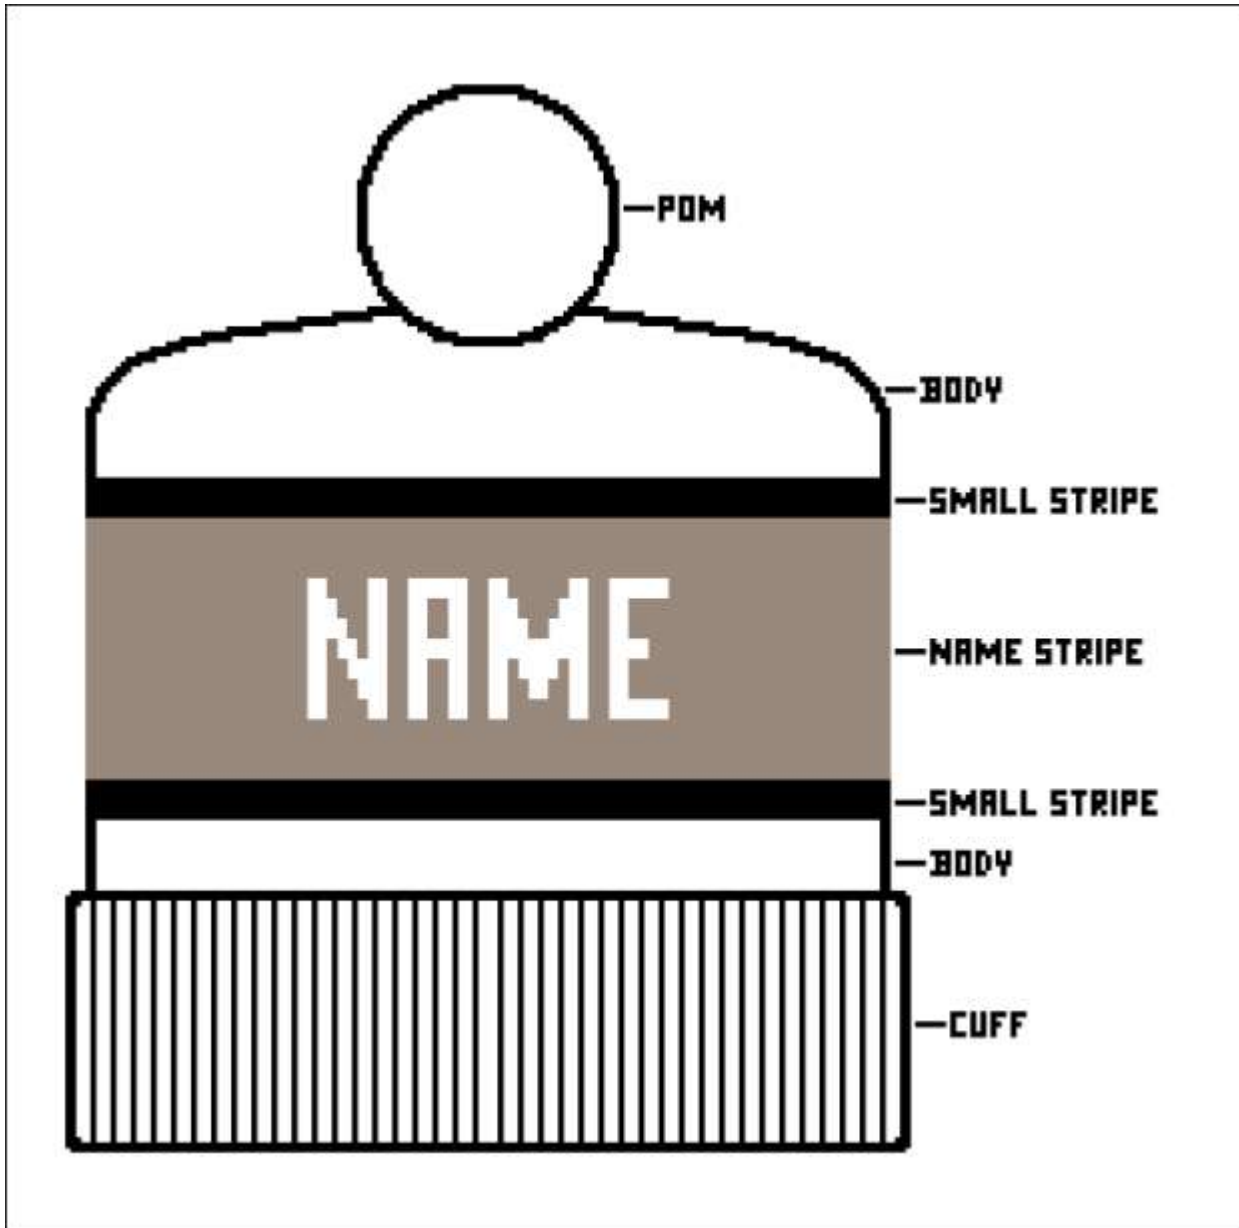

# AP215 DELUXE CUFF HAT

BODY & CUFF COLOR:

\_\_\_\_\_

SMALL STRIPE COLOR:

\_\_\_\_\_

NAME STRIPE COLOR:

\_\_\_\_\_

NAME COLOR:

\_\_\_\_\_

NAME: \_\_\_\_\_

POM COLOR(S):

\_\_\_\_\_