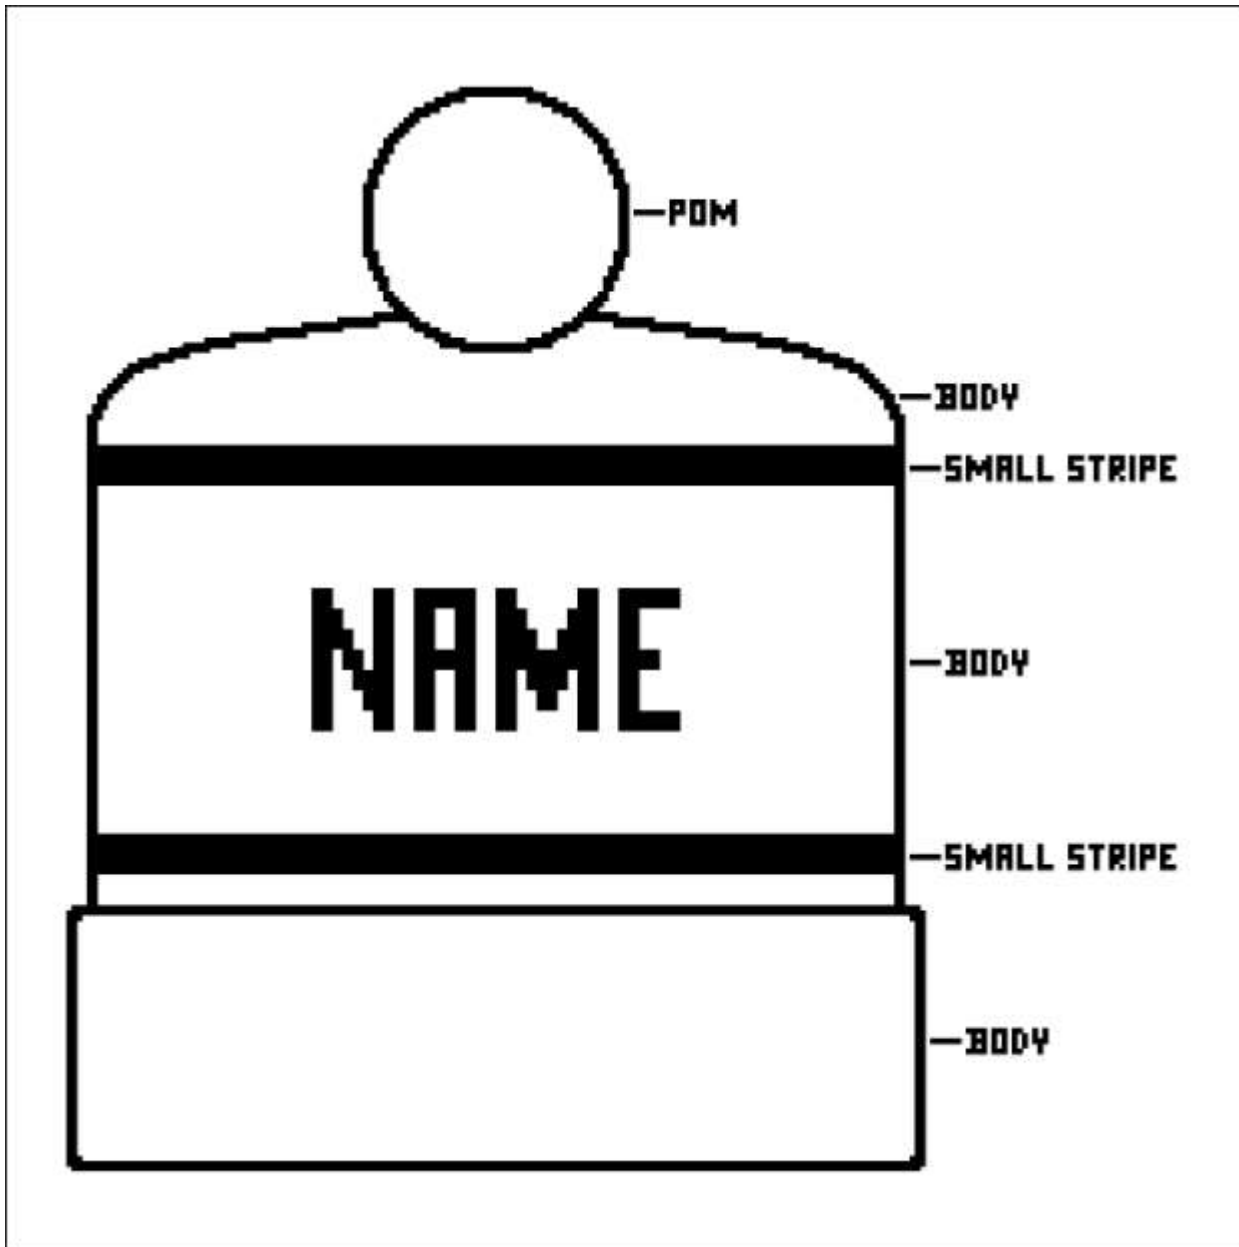

AP350 JERSEY CUFF HAT

BODY COLOR:

SMALL STRIPE COLOR:

NAME COLOR:

NAME: _____

POM COLOR(S):
