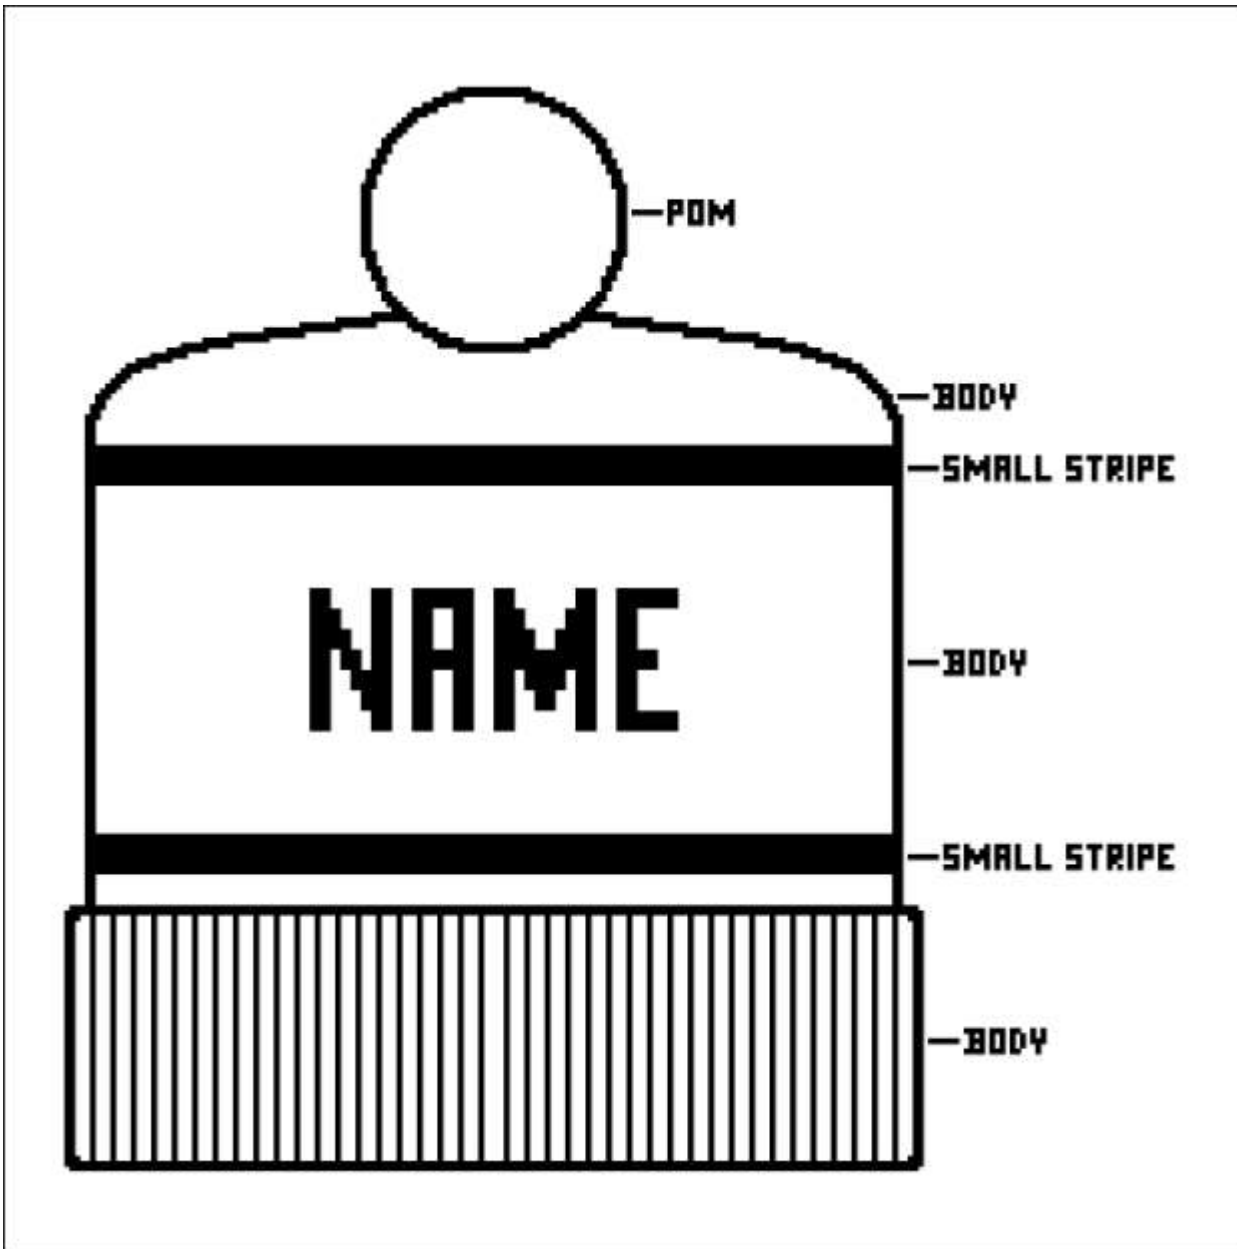

AP355 DELUXE CUFF HAT

BODY COLOR:

SMALL STRIPE COLOR:

NAME COLOR:

NAME: _____

POM COLOR(S):
