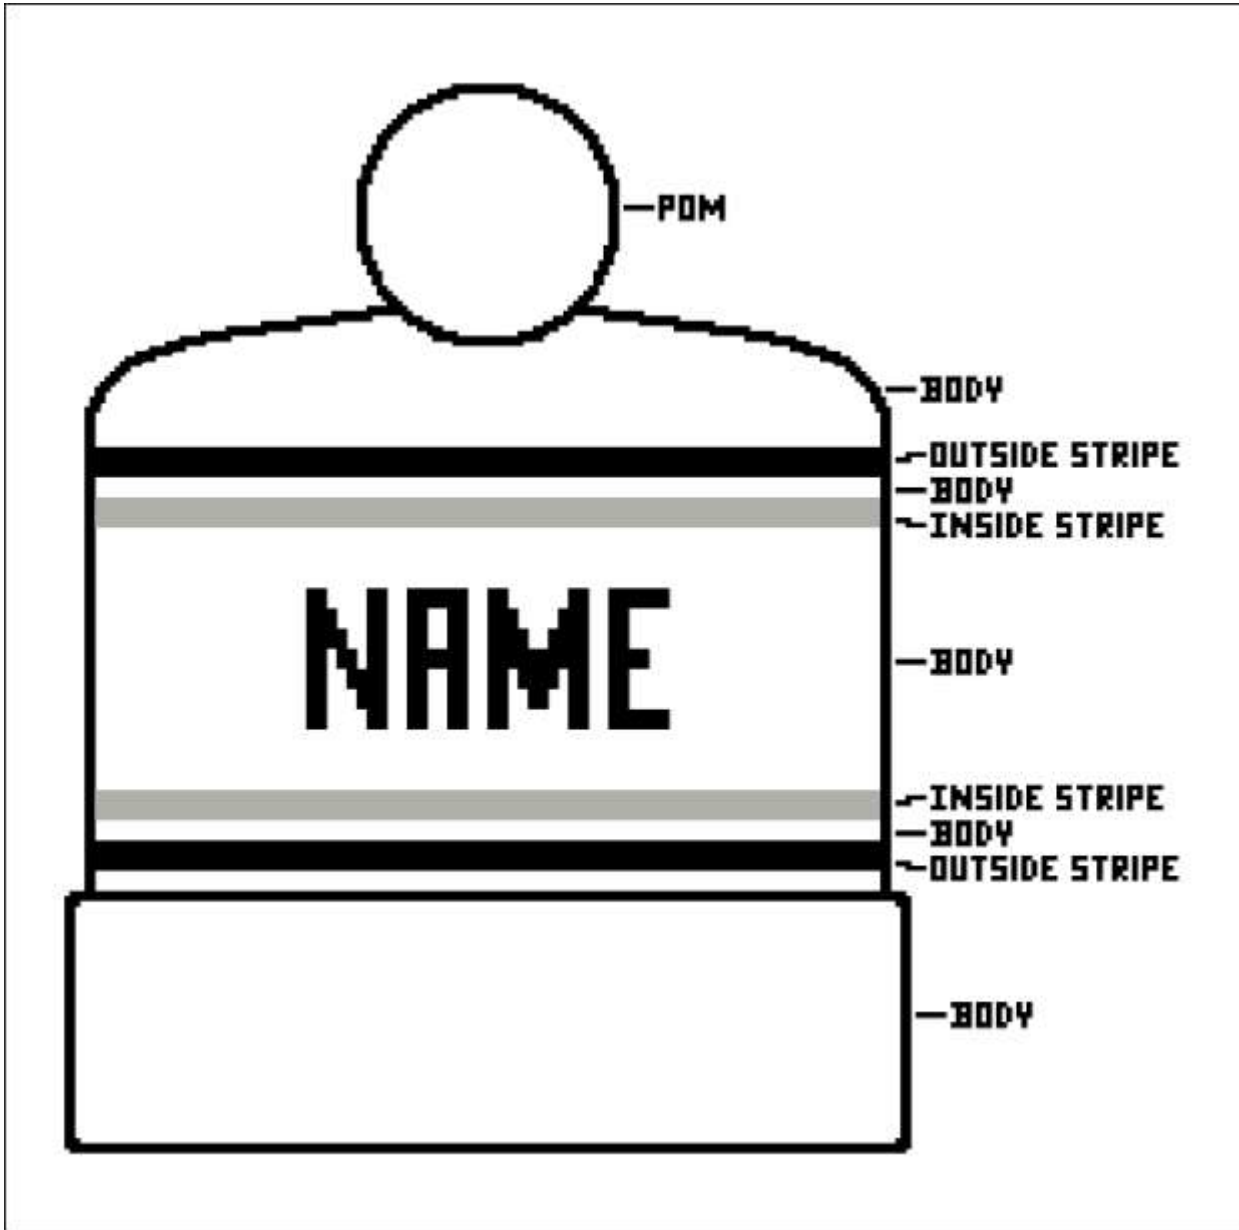

AP370 JERSEY CUFF HAT

BODY COLOR:

OUTSIDE STRIPE COLOR:

INSIDE STRIPE COLOR:

NAME COLOR:

NAME: _____

POM COLOR(S):
