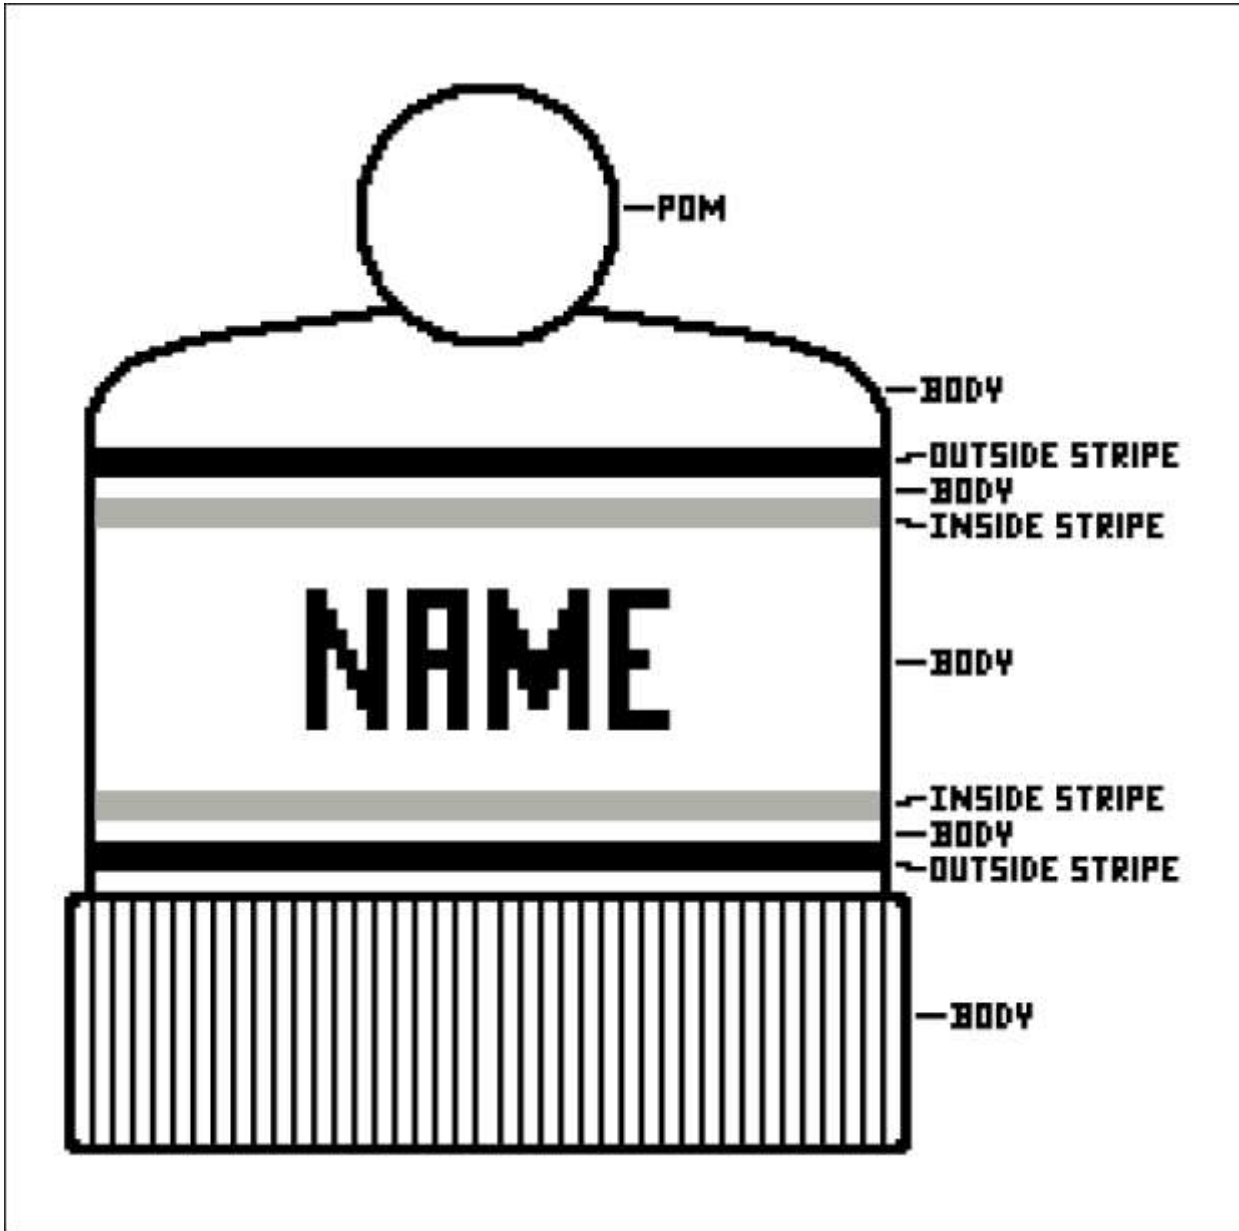

# AP375 DELUXE CUFF HAT

BODY COLOR:

\_\_\_\_\_

OUTSIDE STRIPE COLOR:

\_\_\_\_\_

INSIDE STRIPE COLOR:

\_\_\_\_\_

NAME COLOR:

\_\_\_\_\_

NAME: \_\_\_\_\_

POM COLOR(S):

\_\_\_\_\_