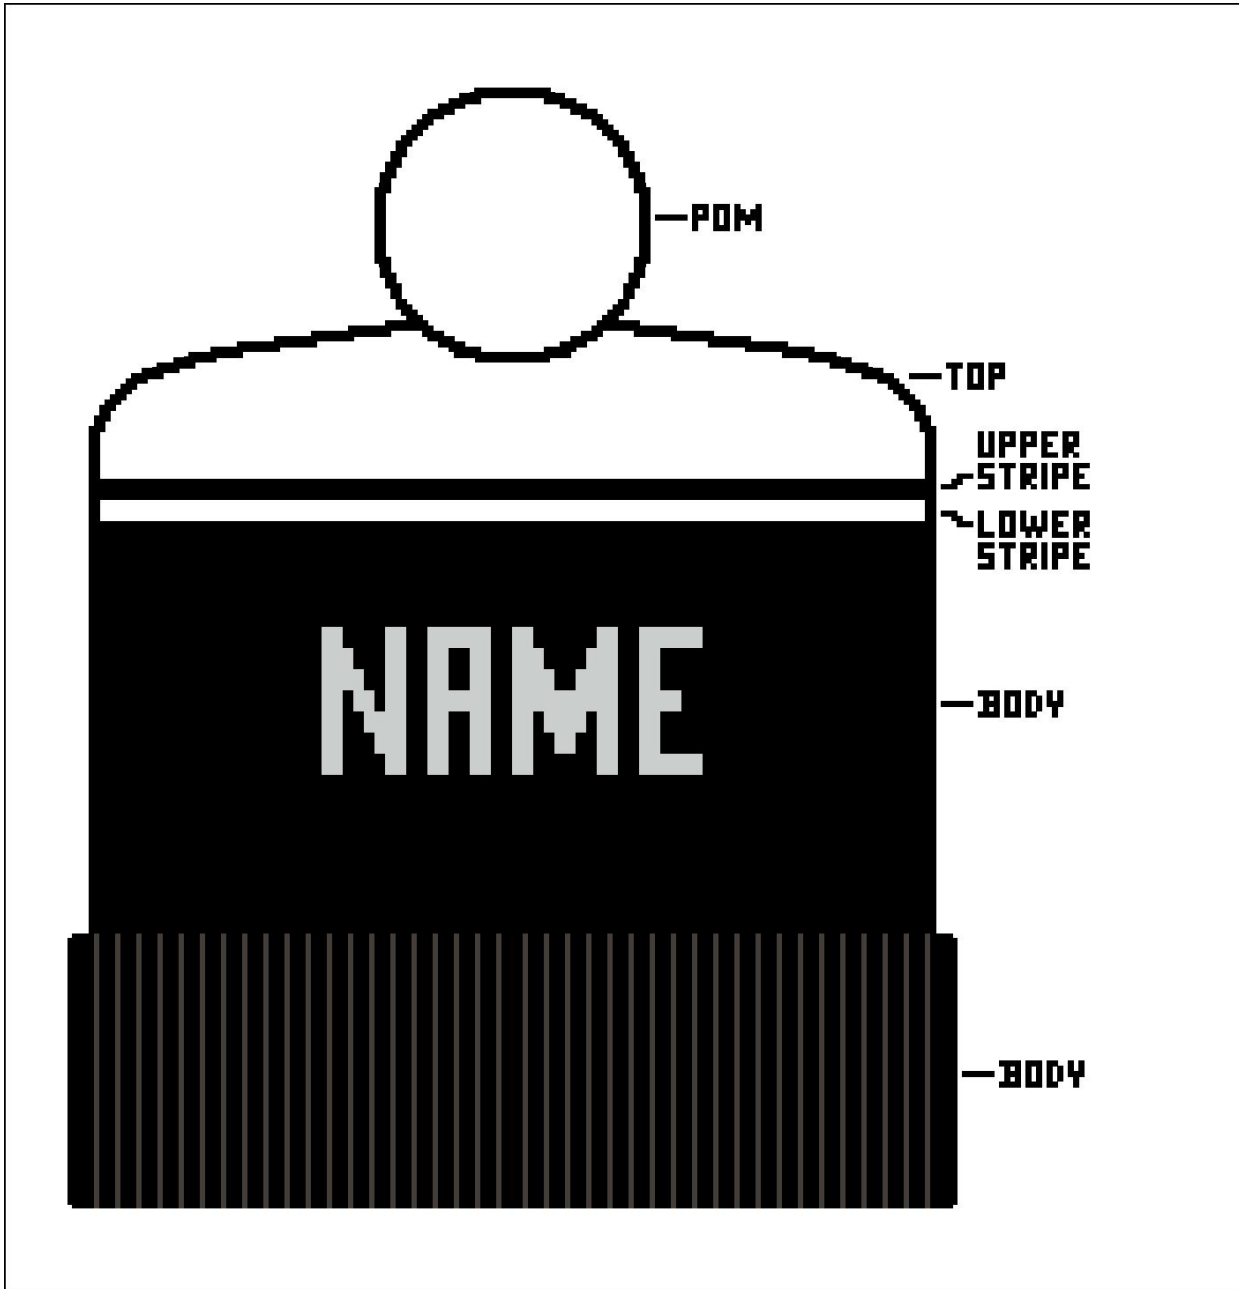

# AP505 DELUXE CUFF HAT

BODY & UPPER STRIPE  
COLOR:

---

TOP & LOWER STRIPE COLOR:

---

NAME COLOR:

---

NAME: \_\_\_\_\_

POM COLOR(S):

---