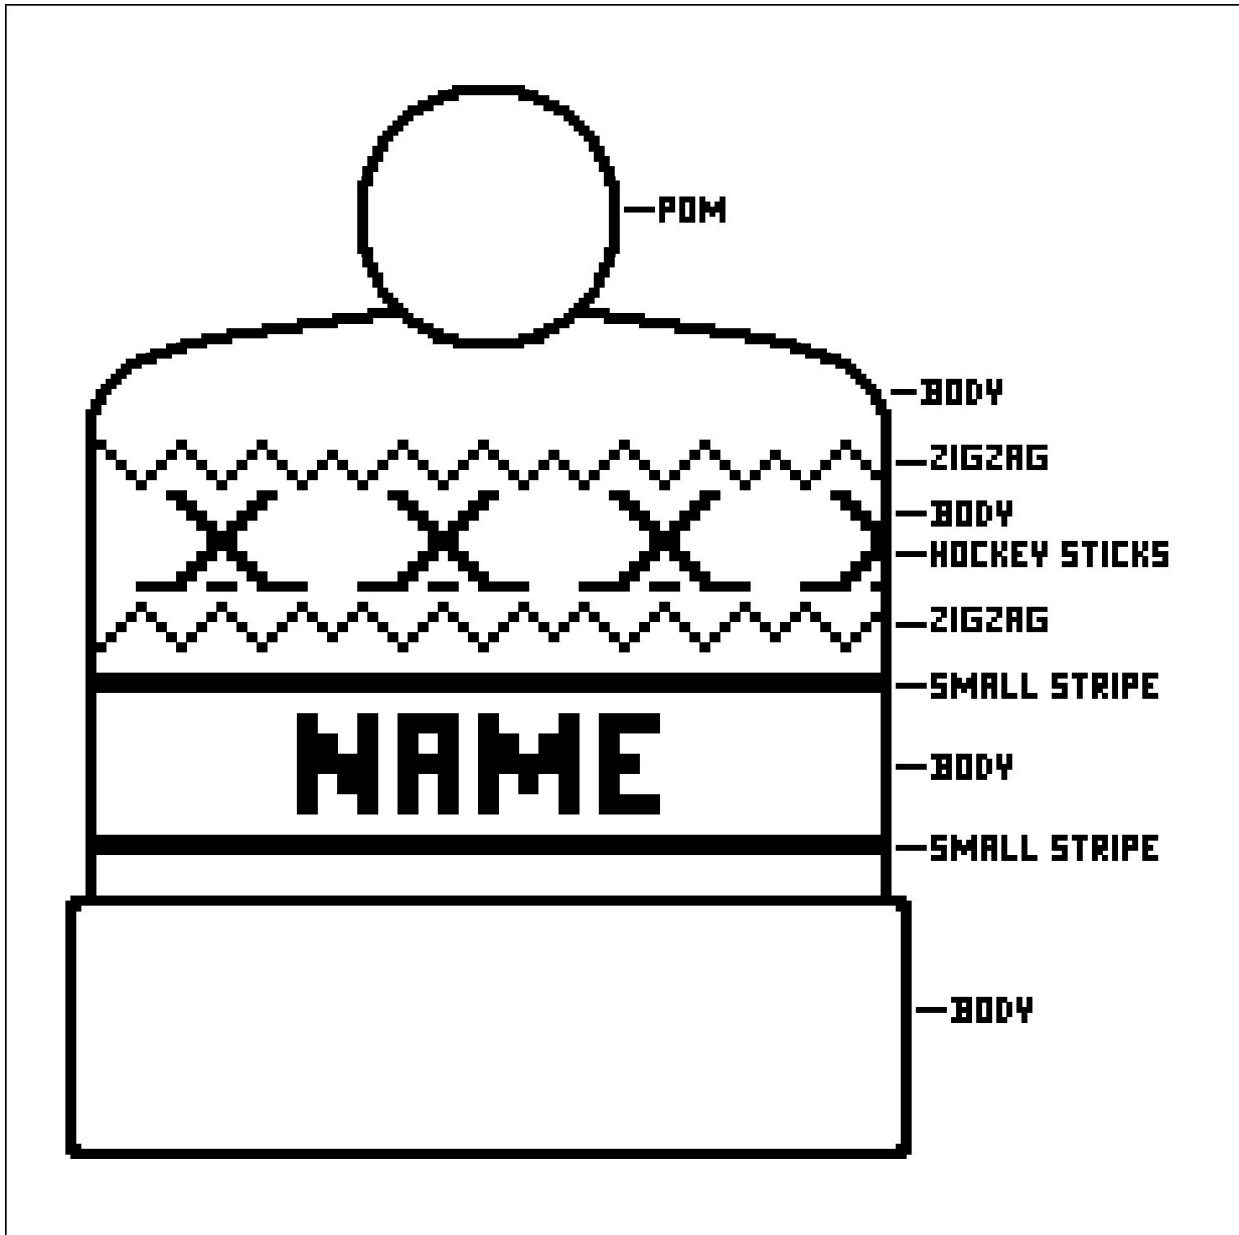

AP600
JERSEY CUFF HAT
(WITH HOCKEY STICKS)

BODY COLOR:

SMALL STRIPES COLOR:

ZIGZAGS COLOR:

HOCKEY STICKS COLOR:

NAME COLOR:

NAME: _____

POM COLOR(S):
