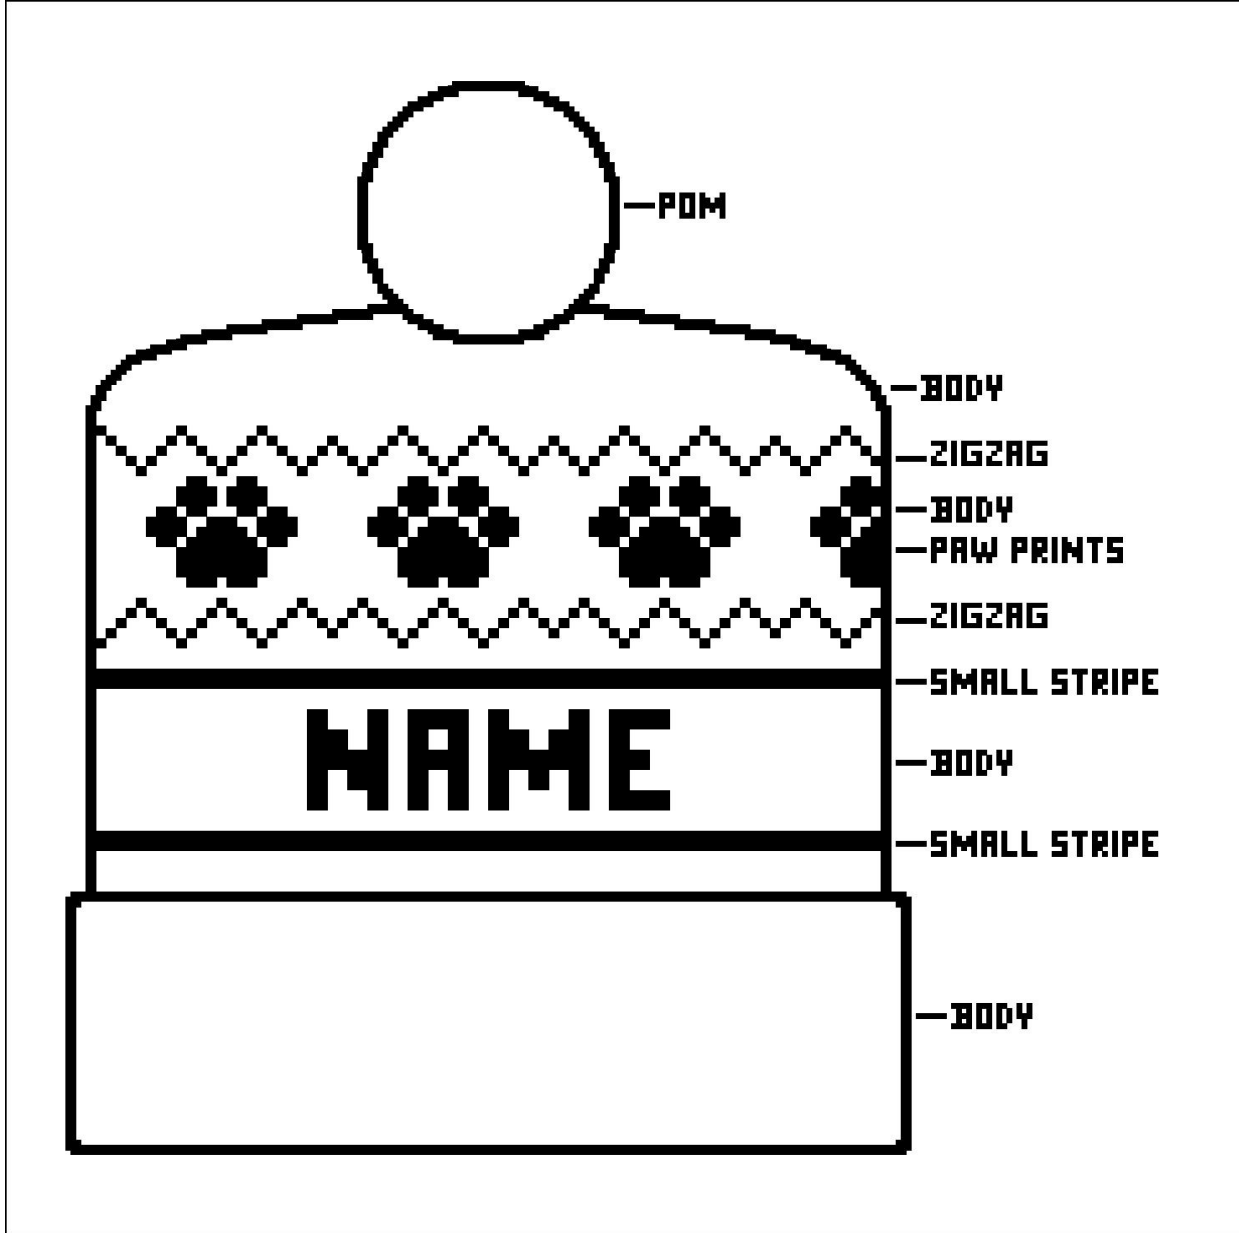

**AP600**  
**JERSEY CUFF HAT**  
(WITH PAW PRINTS)

BODY COLOR:

\_\_\_\_\_

SMALL STRIPES COLOR:

\_\_\_\_\_

ZIGZAGS COLOR:

\_\_\_\_\_

PAW PRINTS COLOR:

\_\_\_\_\_

NAME COLOR:

\_\_\_\_\_

NAME: \_\_\_\_\_

POM COLOR(S):

\_\_\_\_\_