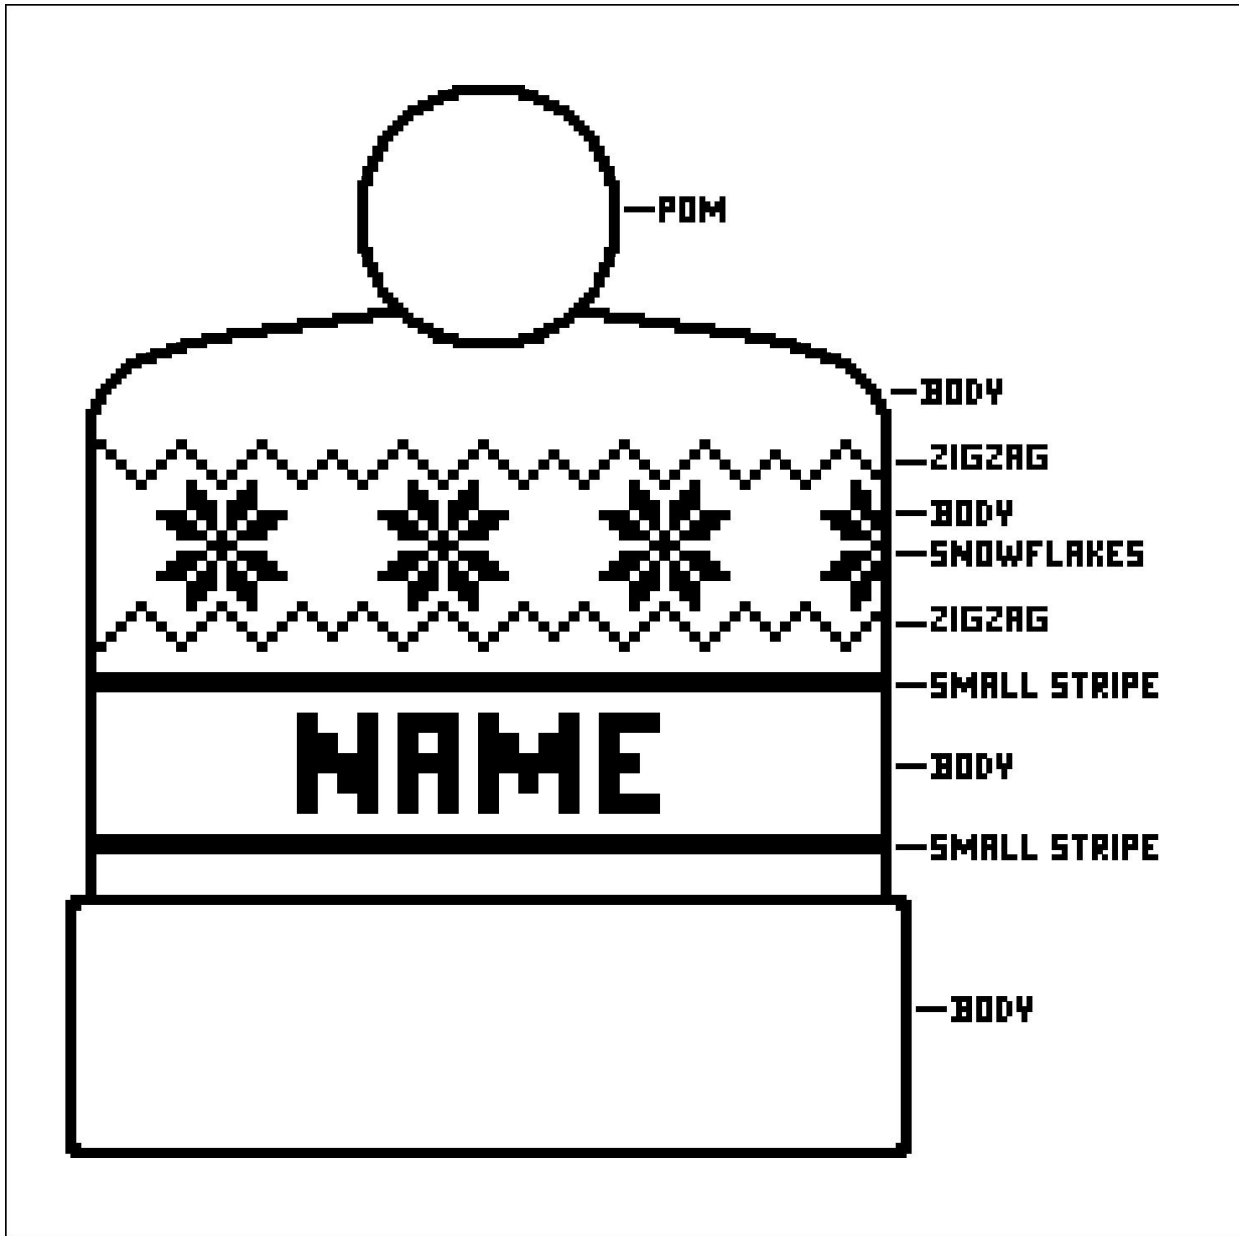

AP600 JERSEY CUFF HAT (WITH SNOWFLAKES)

BODY COLOR:

SMALL STRIPES COLOR:

ZIGZAGS COLOR:

SNOWFLAKES COLOR:

NAME COLOR:

NAME: _____

POM COLOR(S):
