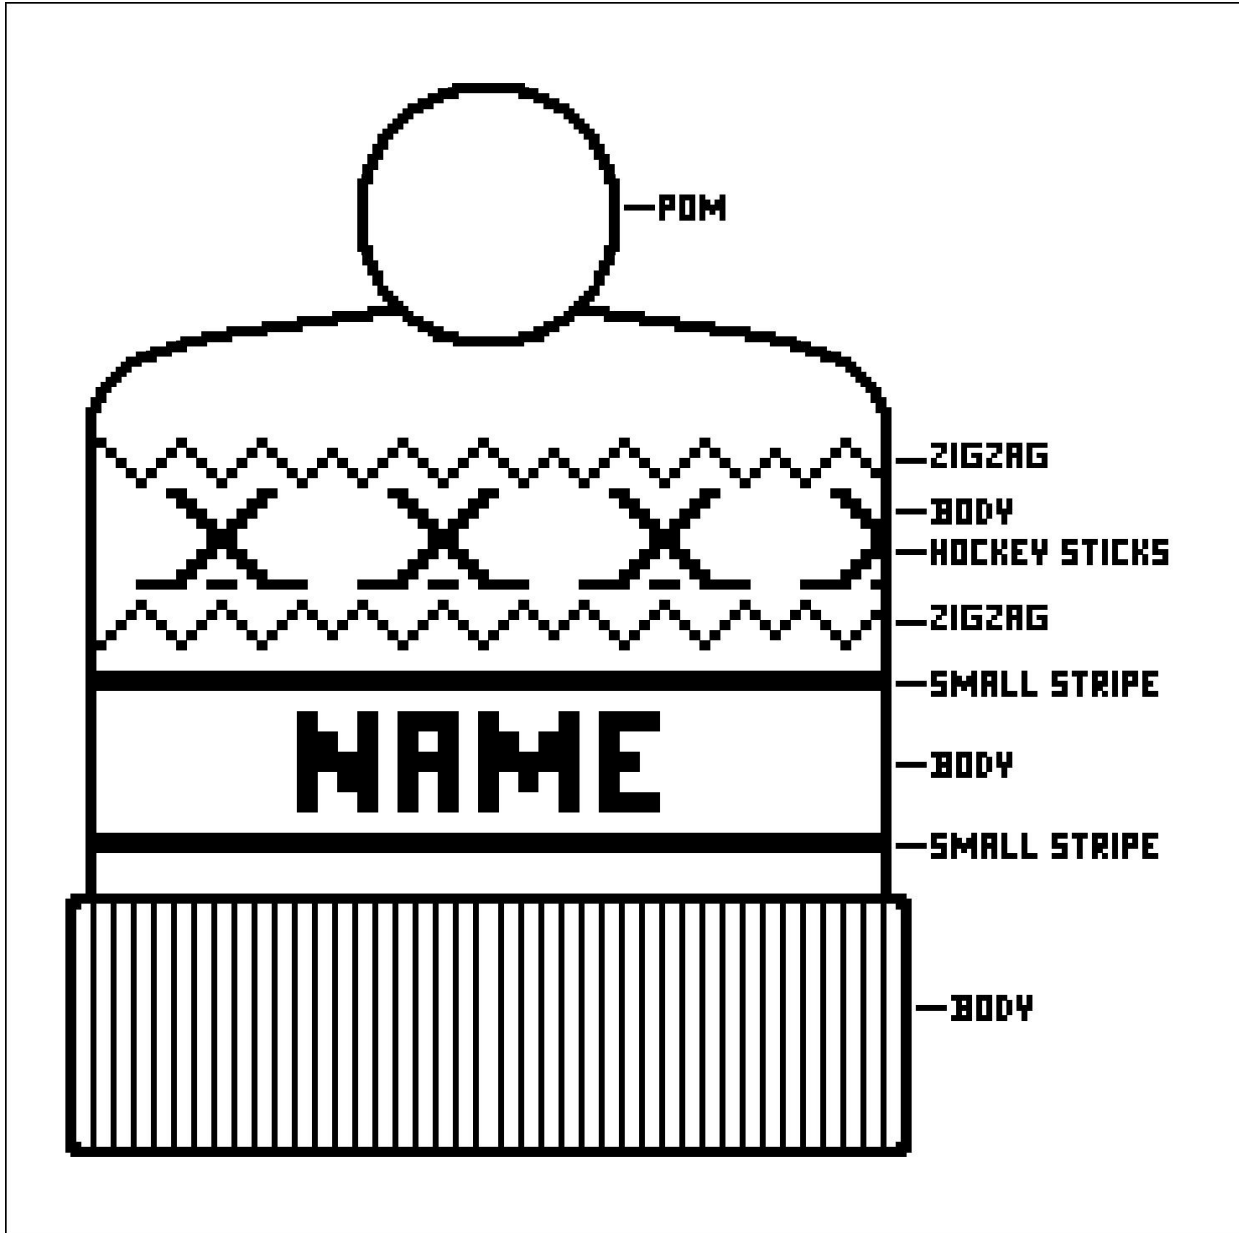

**AP605**  
**DELUXE CUFF HAT**  
**(WITH HOCKEY STICKS)**

BODY COLOR:

\_\_\_\_\_

SMALL STRIPES COLOR:

\_\_\_\_\_

ZIGZAGS COLOR:

\_\_\_\_\_

HOCKEY STICKS COLOR: