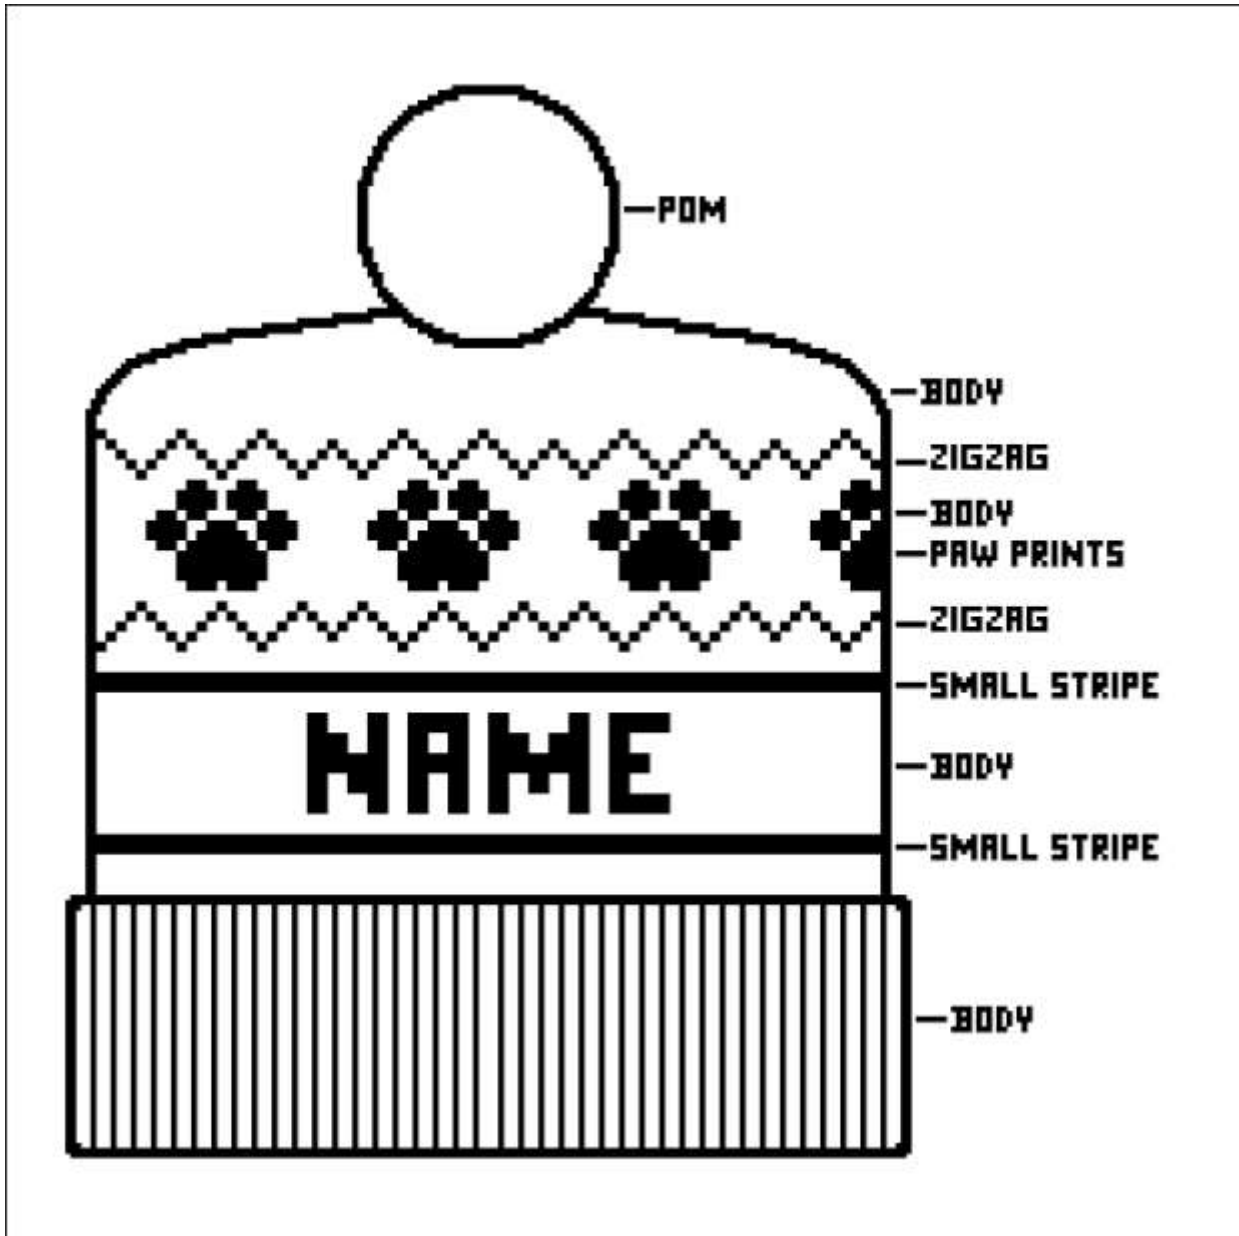

AP605
DELUXE CUFF HAT
(WITH PAW PRINTS)

BODY COLOR:

SMALL STRIPES COLOR:

ZIGZAGS COLOR:

PAW PRINTS COLOR:

NAME COLOR:

NAME: _____

POM COLOR(S):
