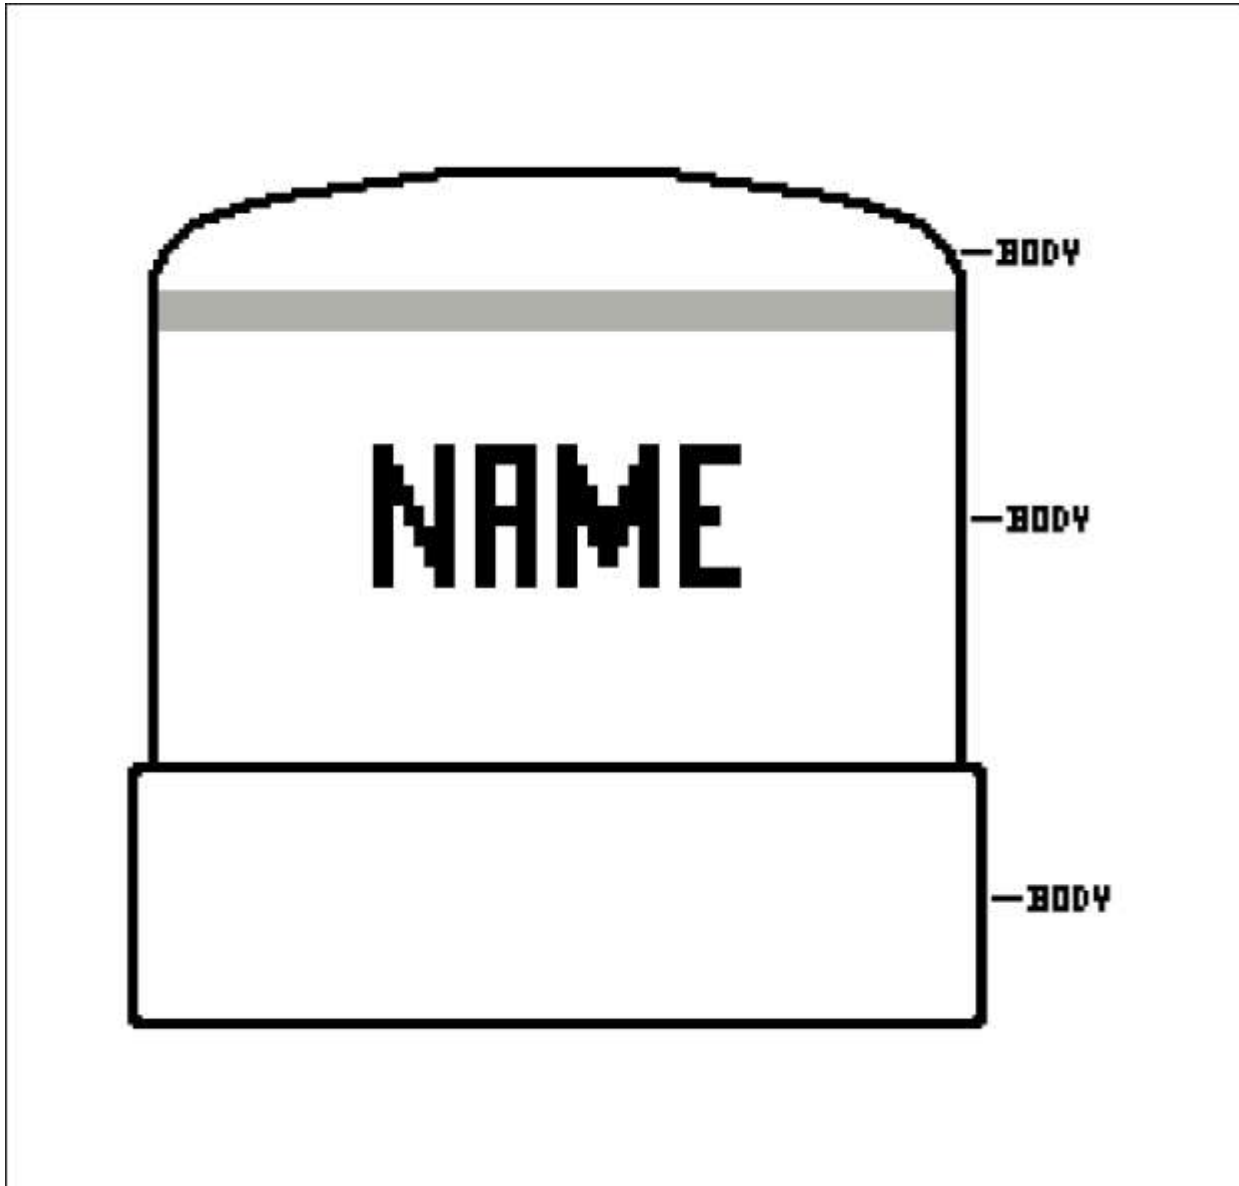

**AP611R
JERSEY CUFF HAT
WITH REFLECTIVE
STRIPE**

BODY COLOR:

NAME COLOR:

NAME: _____

POM COLOR(S):
