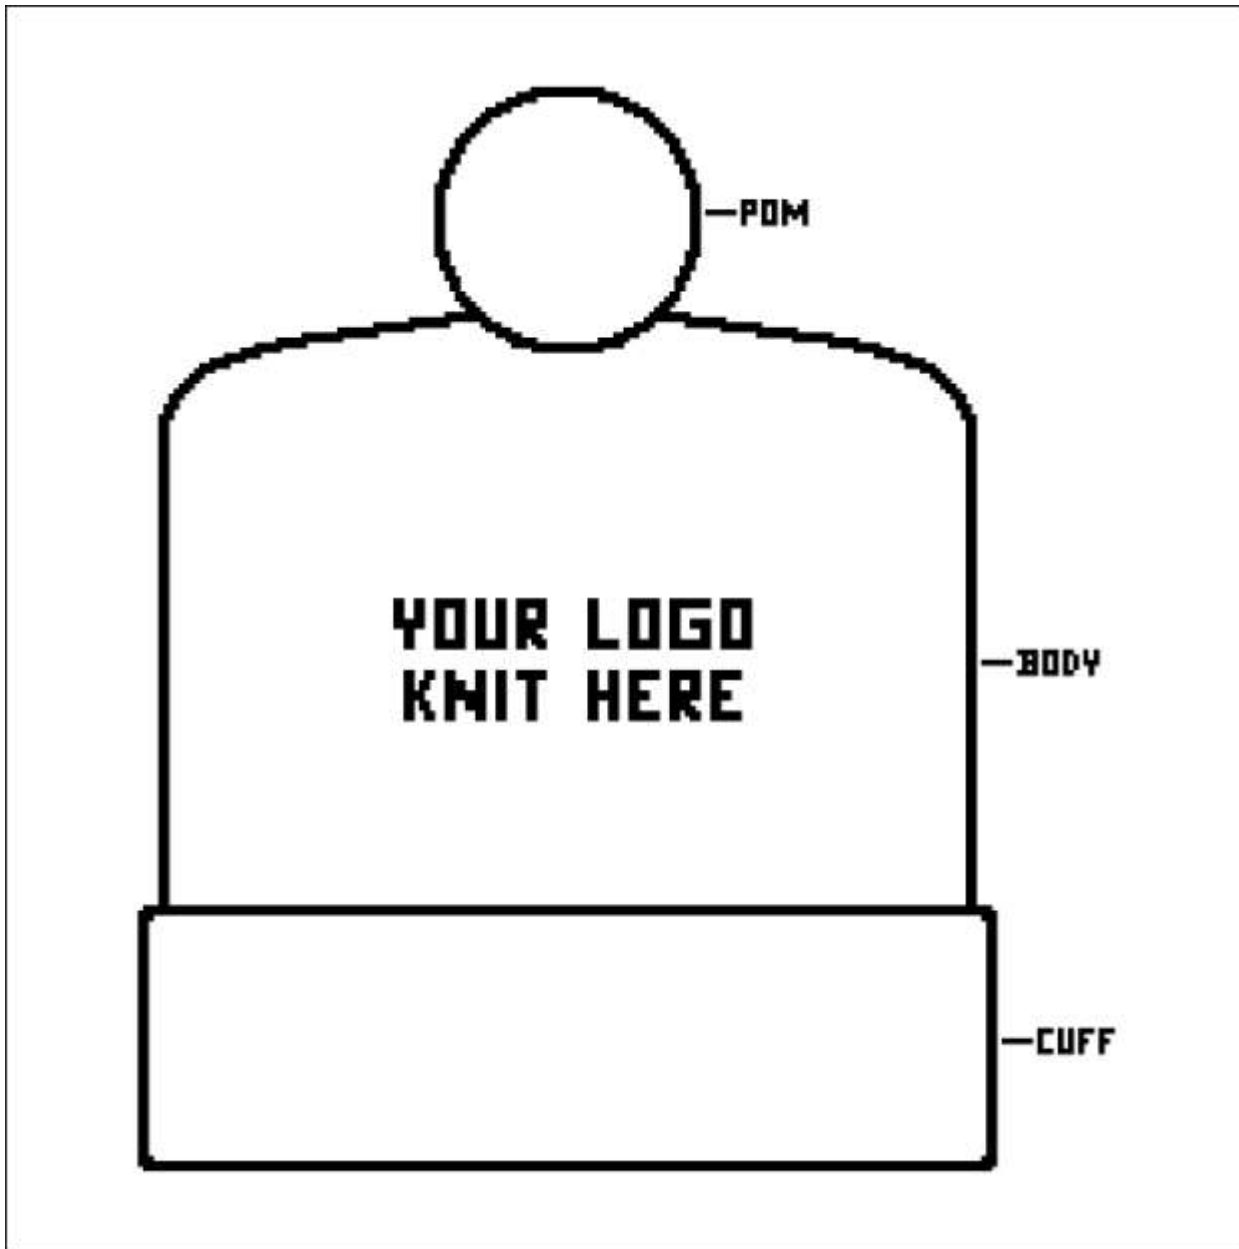

AP641
JERSEY CUFF HAT
WITH LOGO

BODY & CUFF COLOR:

LOGO COLOR(S):

LOGO:

POM COLOR(S):
