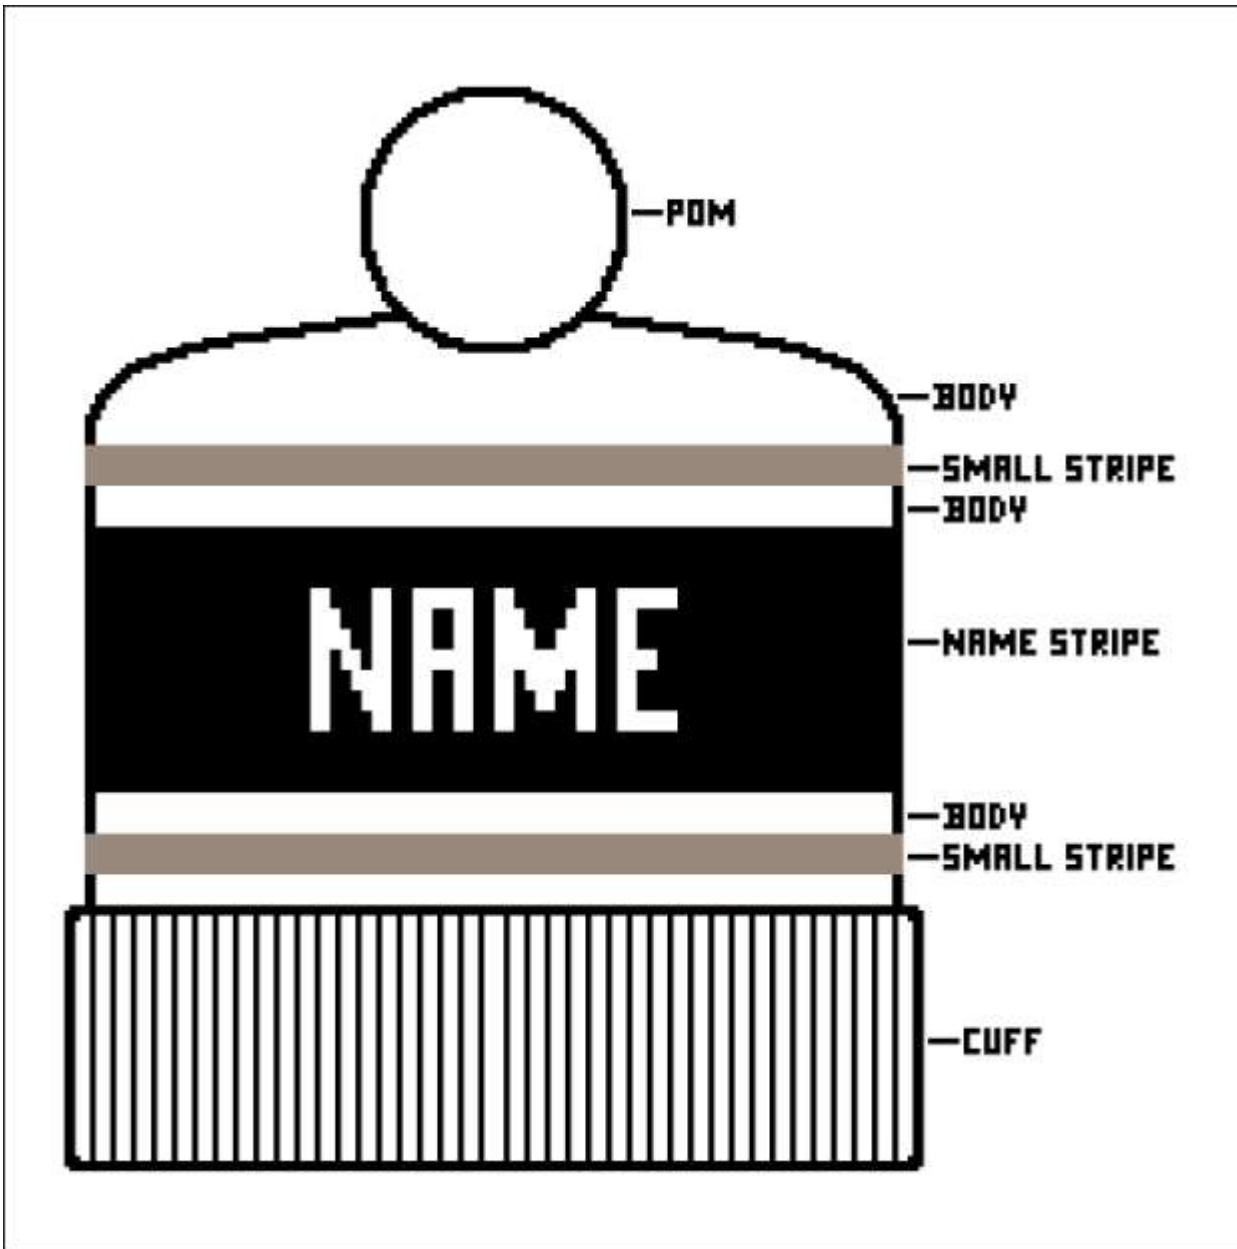

# AP720 DELUXE CUFF HAT

BODY & CUFF COLOR:

\_\_\_\_\_

SMALL STRIPE COLOR:

\_\_\_\_\_

NAME STRIPE COLOR:

\_\_\_\_\_

NAME COLOR:

\_\_\_\_\_

NAME: \_\_\_\_\_

POM COLOR(S):

\_\_\_\_\_