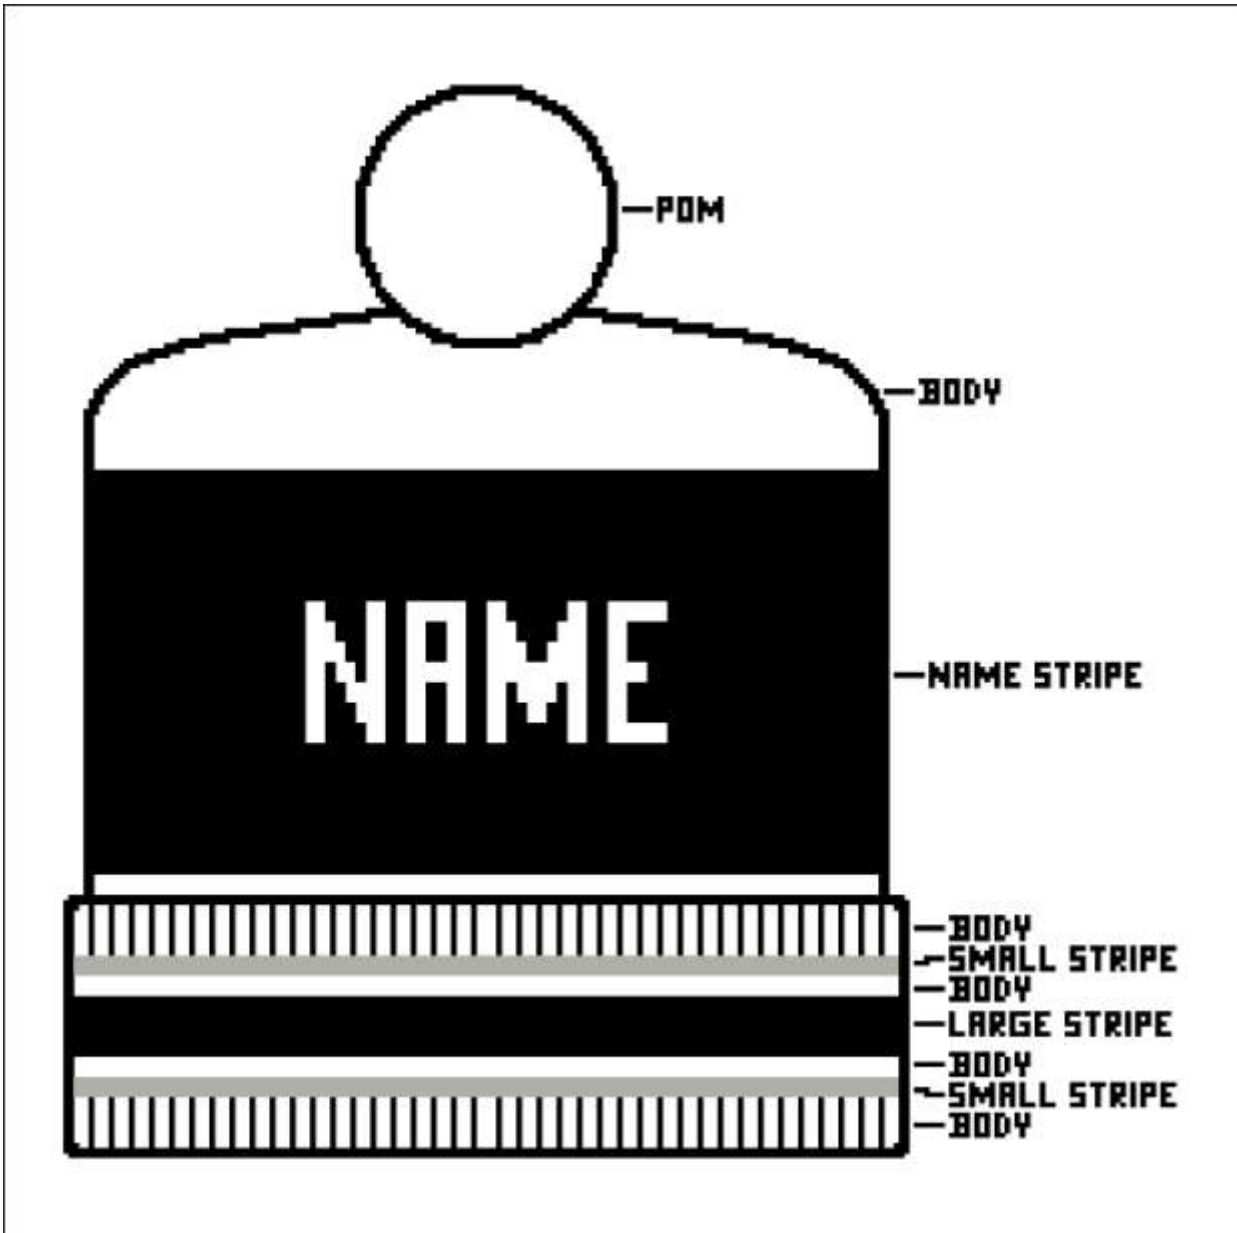

# AP740 DELUXE CUFF HAT

BODY COLOR:

\_\_\_\_\_

NAME STRIPE COLOR:

\_\_\_\_\_

SMALL STRIPES COLOR:

\_\_\_\_\_

LARGE STRIPE COLOR:

\_\_\_\_\_

NAME COLOR:

\_\_\_\_\_

NAME: \_\_\_\_\_

POM COLOR(S):

\_\_\_\_\_