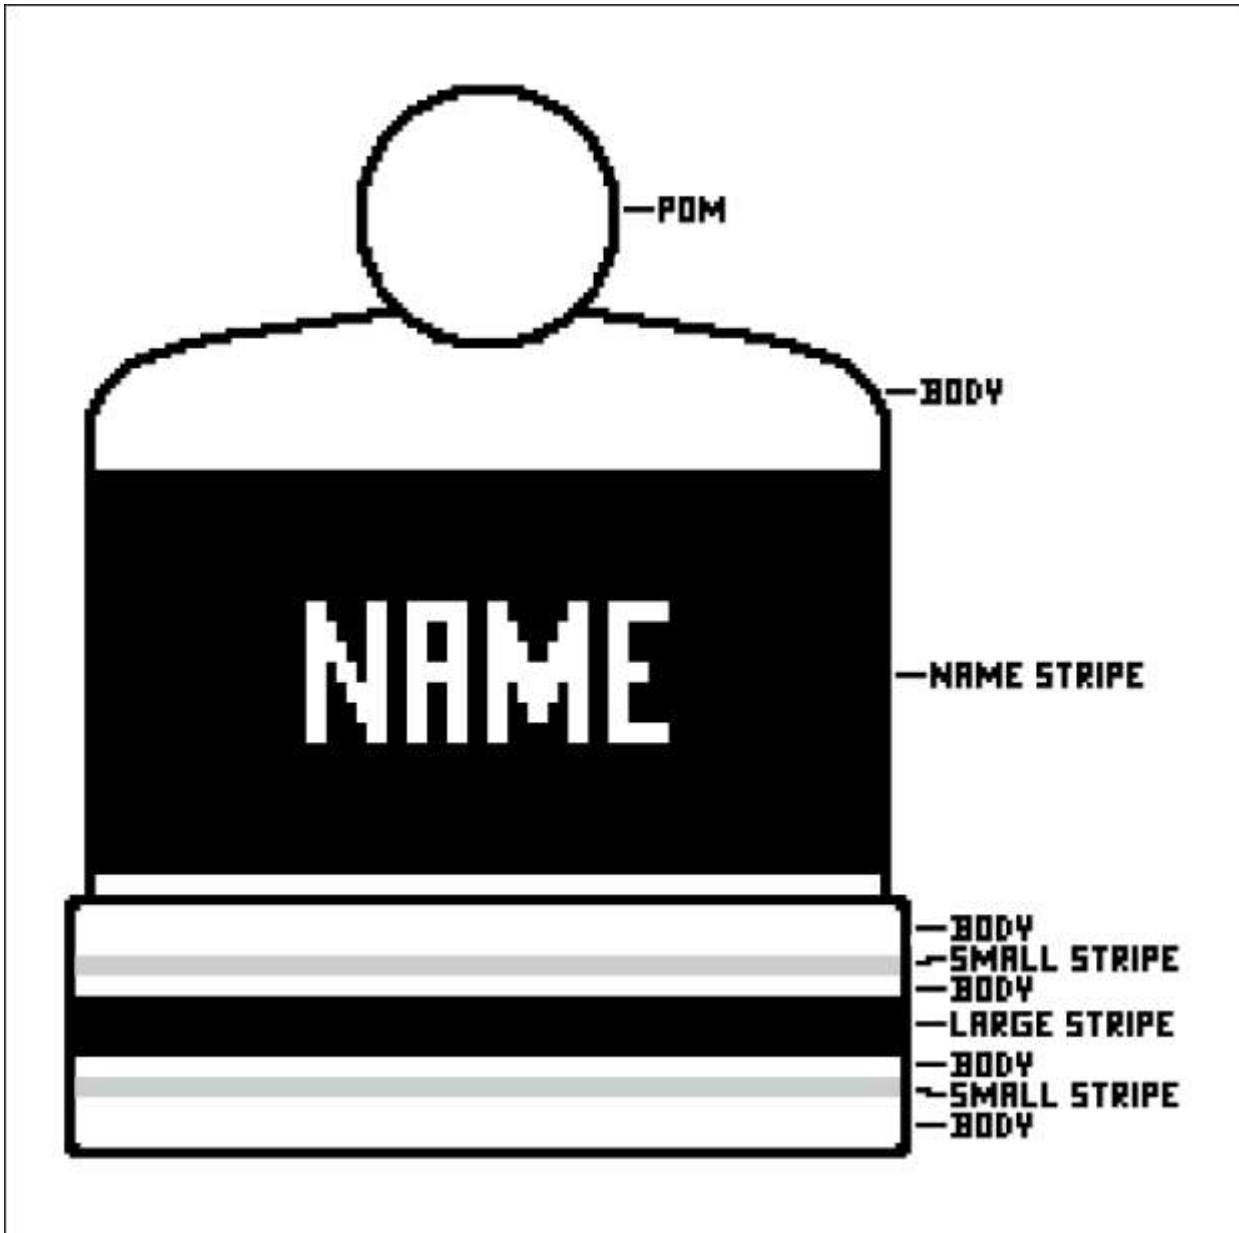

AP745 JERSEY CUFF HAT

BODY COLOR:

NAME STRIPE COLOR:

SMALL STRIPE COLOR:

LARGE STRIPE COLOR:

NAME COLOR:

NAME: _____

POM COLOR(S):
