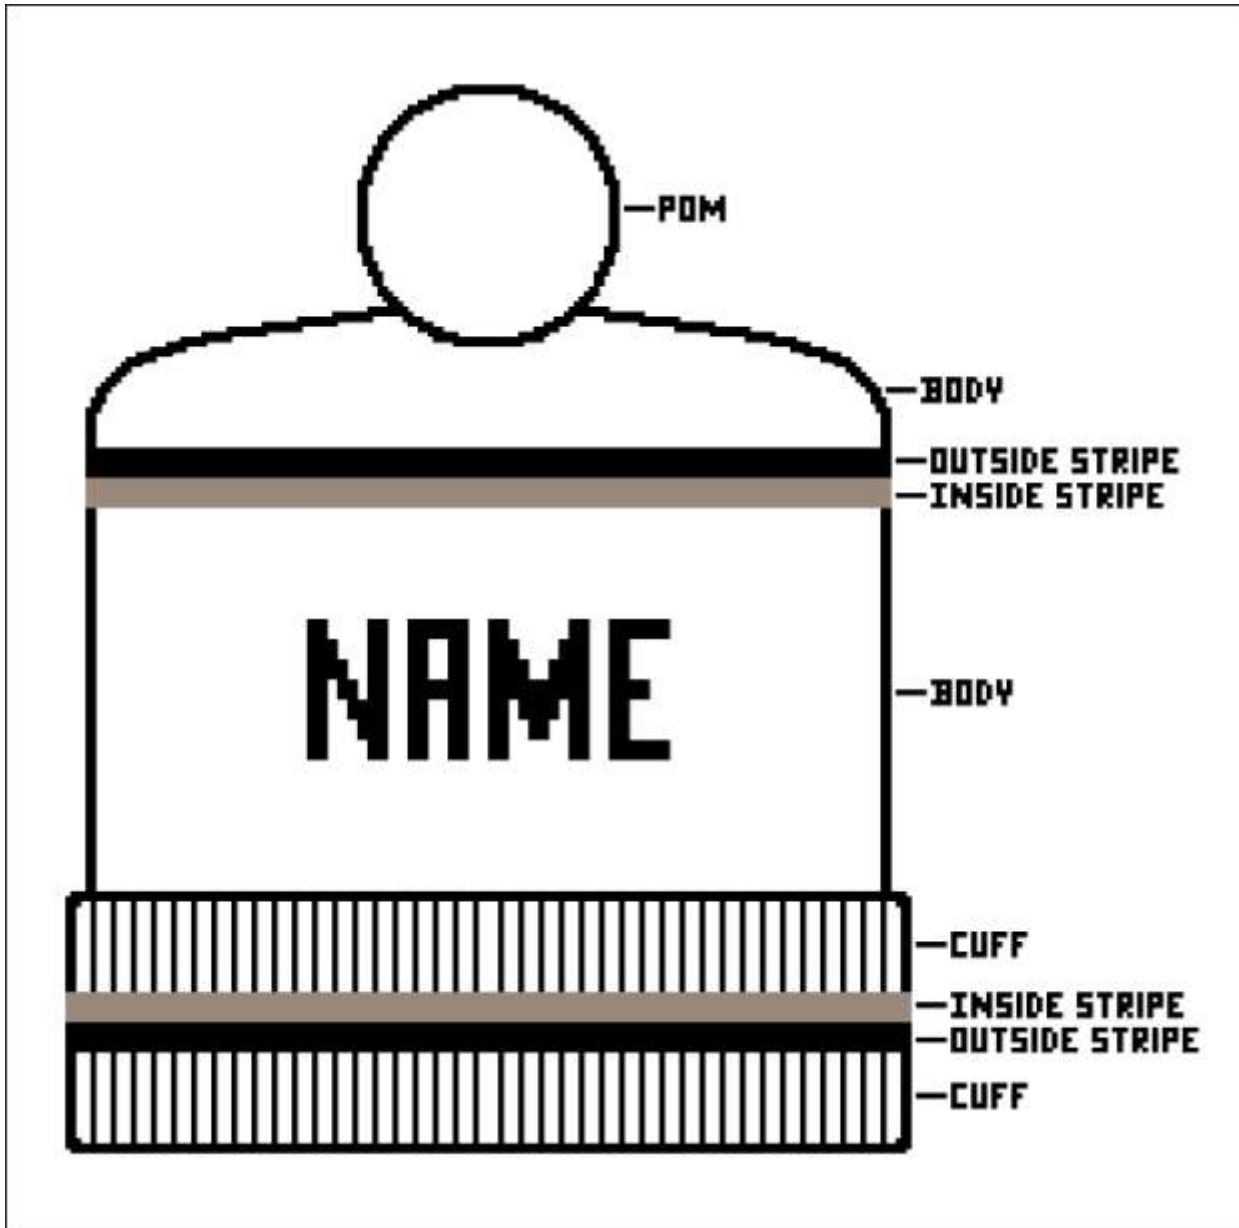

AP805 DELUXE CUFF HAT

BODY & CUFF COLOR:

OUTSIDE STRIPE COLOR:

INSIDE STRIPE COLOR:

NAME COLOR:

NAME: _____

POM COLOR(S):
