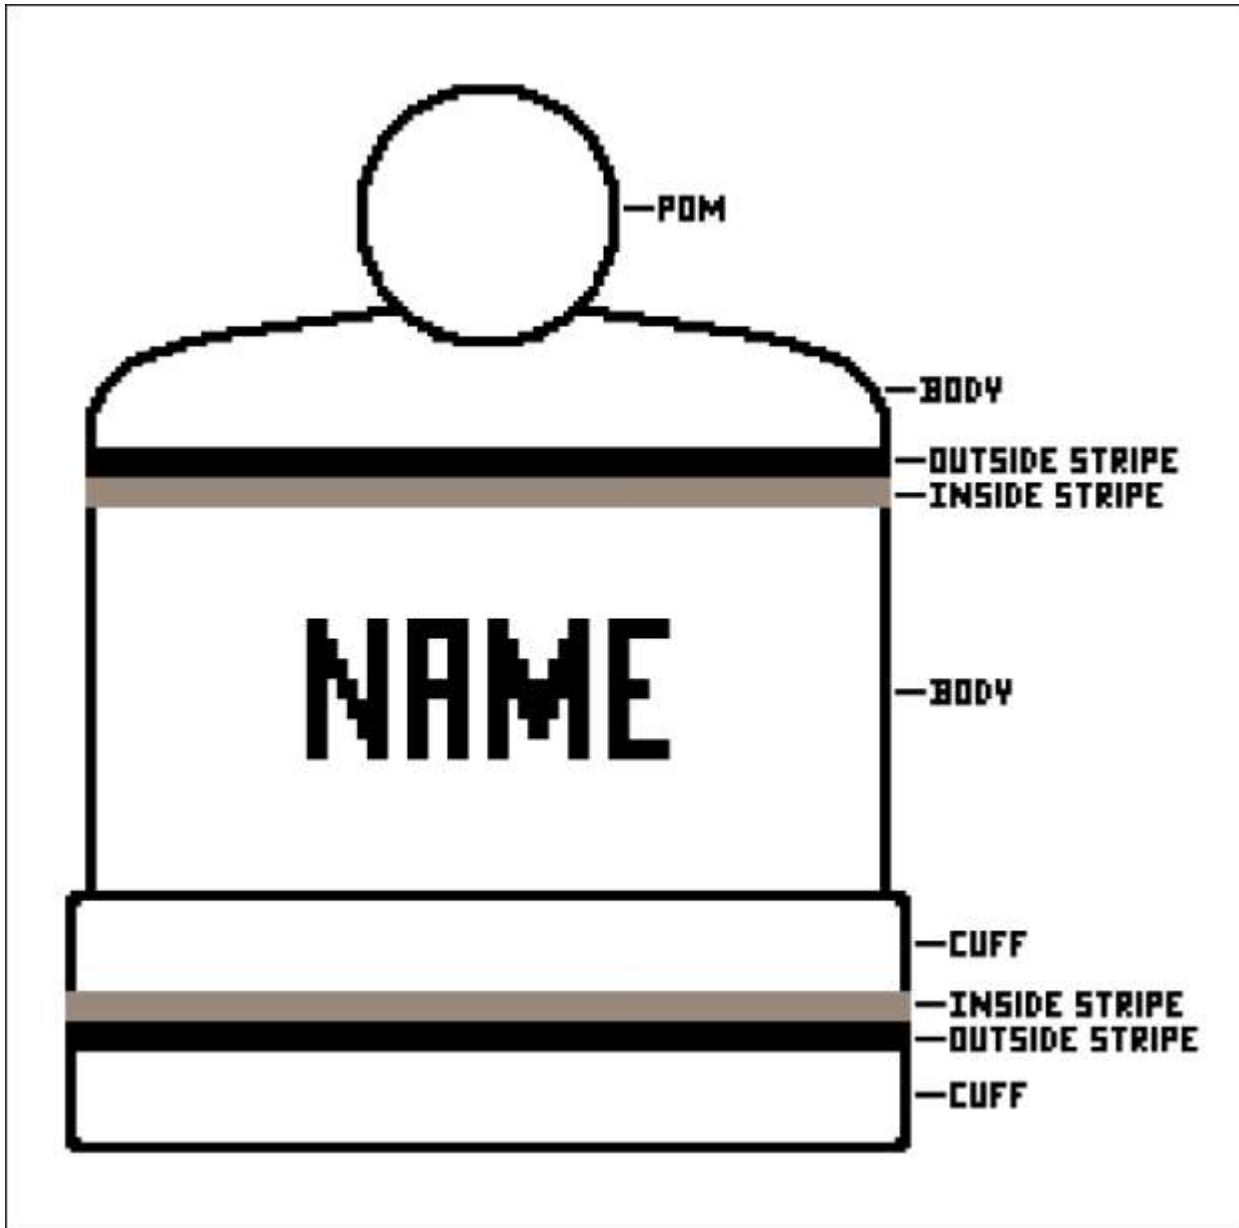

AP815 JERSEY CUFF HAT

BODY & CUFF COLOR:

OUTSIDE STRIPE COLOR:

INSIDE STRIPE COLOR:

NAME COLOR:

NAME: _____

POM COLOR(S):
