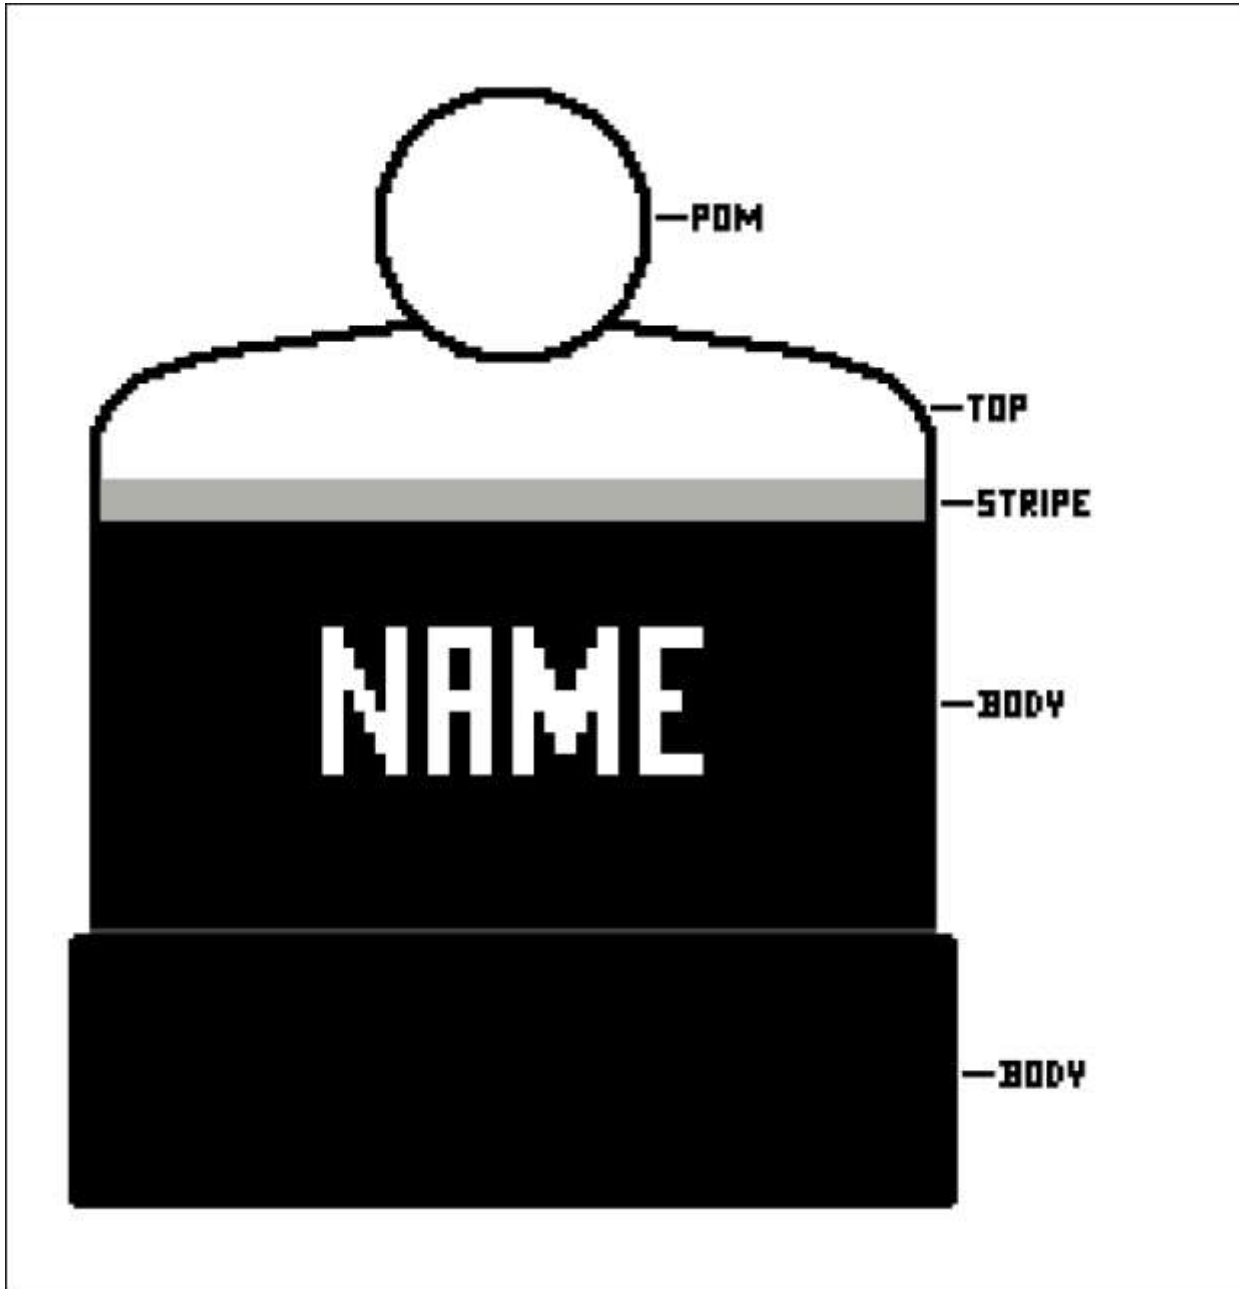

AP920 JERSEY CUFF HAT

BODY COLOR:

STRIPE COLOR:

TOP COLOR:

NAME COLOR:

NAME: _____

POM COLOR(S):
