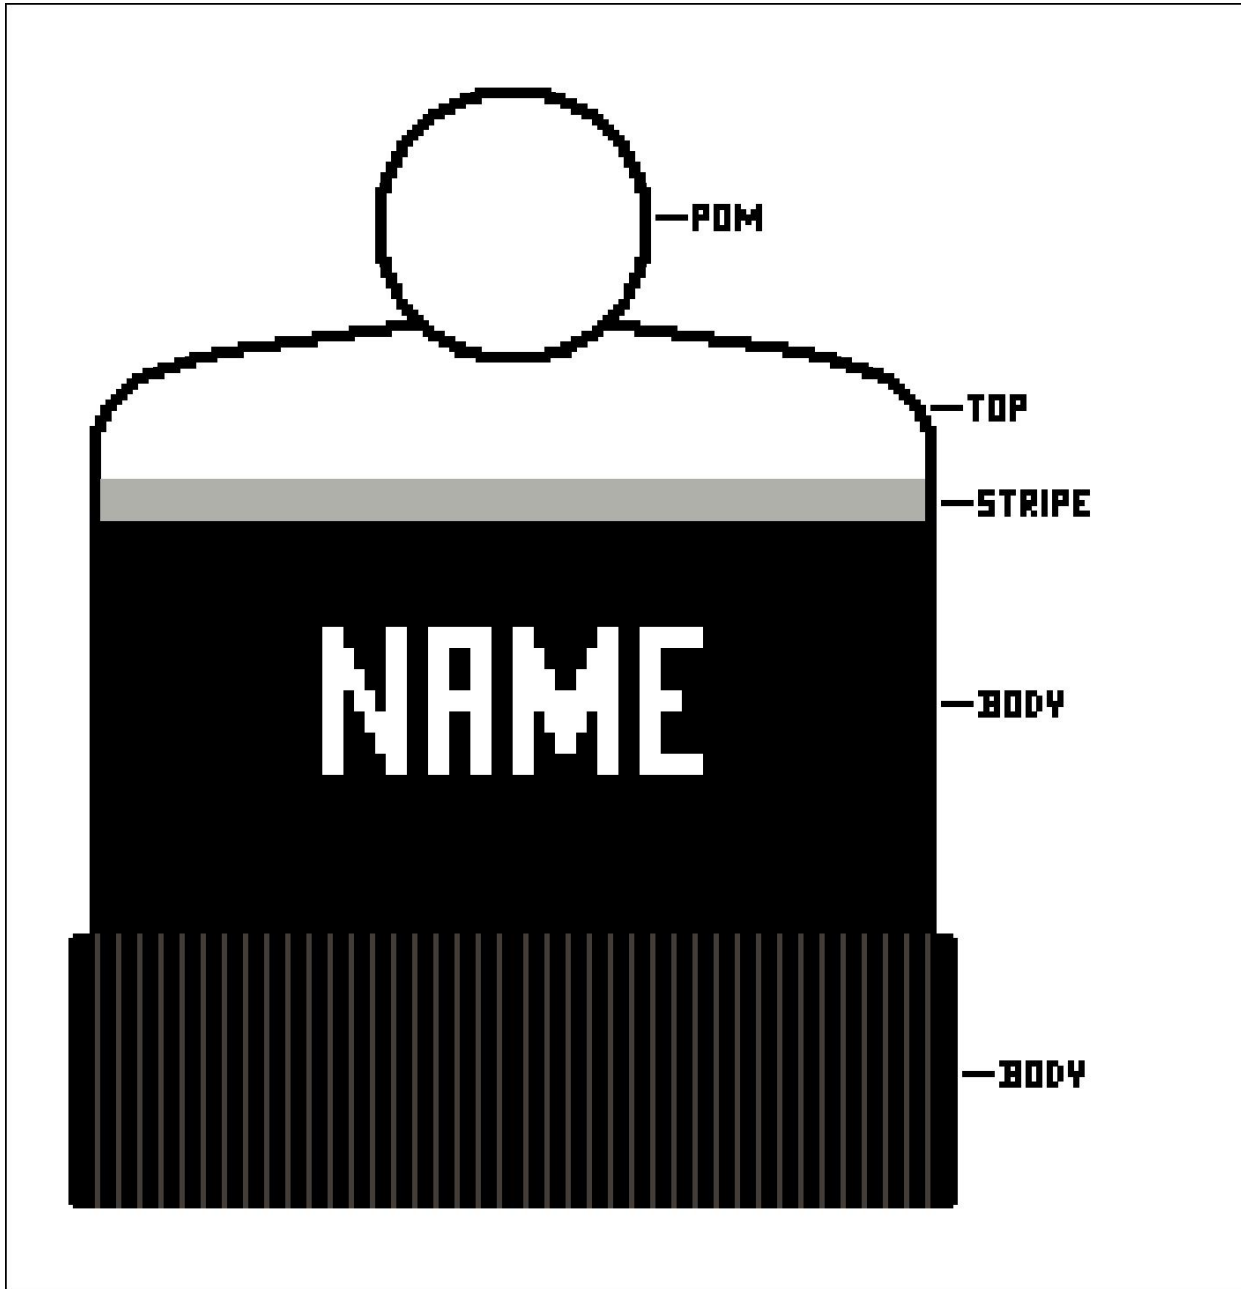

AP930 DELUXE CUFF HAT

BODY COLOR:

STRIPE COLOR:

TOP COLOR:

NAME COLOR:

NAME: _____

POM COLOR(S):
