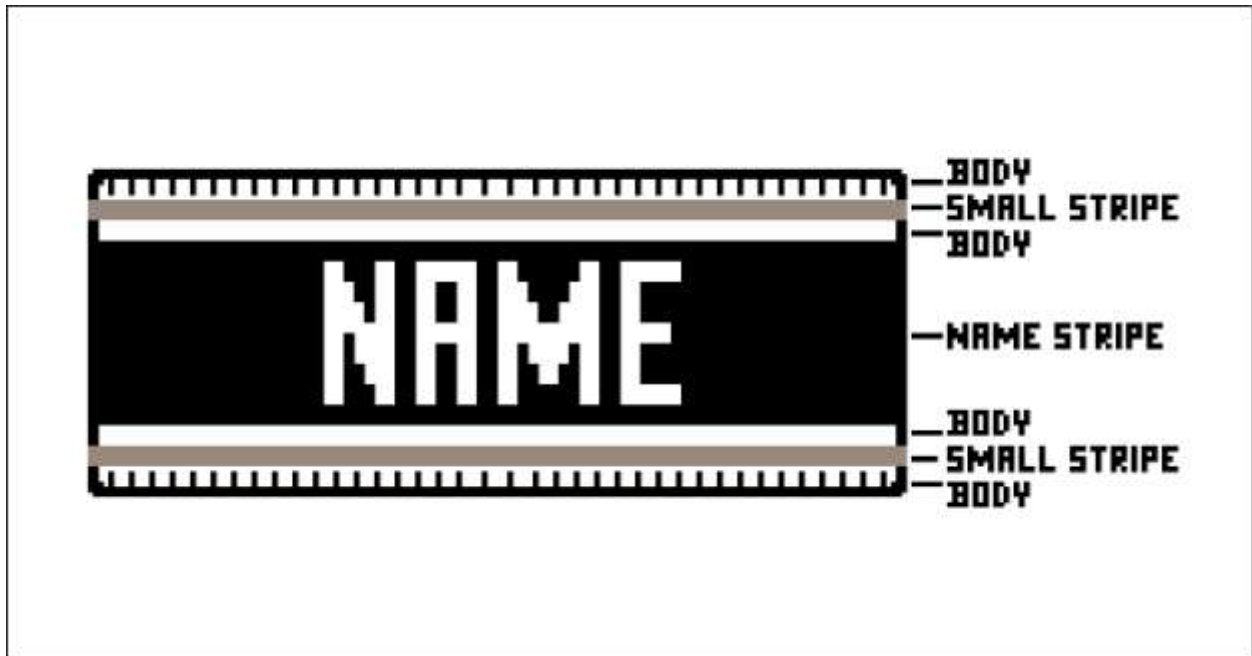

# EB905 EARBAND

BODY COLOR: \_\_\_\_\_

SMALL STRIPE COLOR: \_\_\_\_\_

NAME STRIPE COLOR: \_\_\_\_\_

NAME COLOR: \_\_\_\_\_

NAME: \_\_\_\_\_