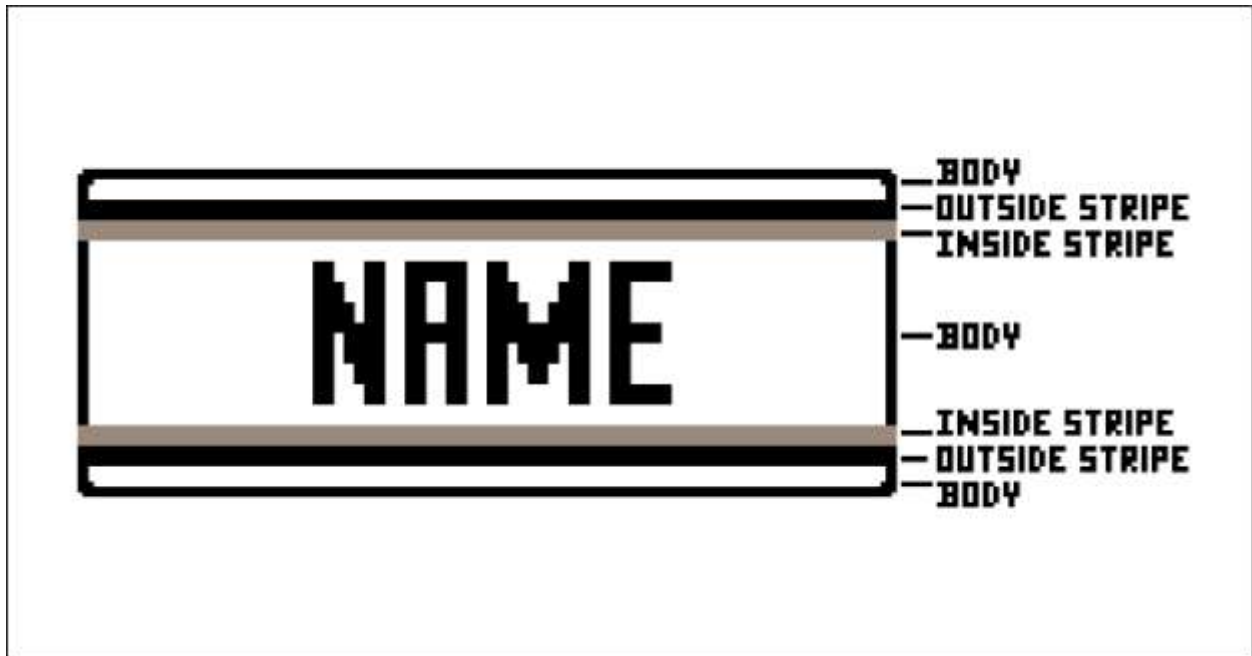

ES805 EARBAND

BODY COLOR: _____

OUTSIDE STRIPE COLOR: _____

INSIDE STRIPE COLOR: _____

NAME COLOR: _____

NAME: _____