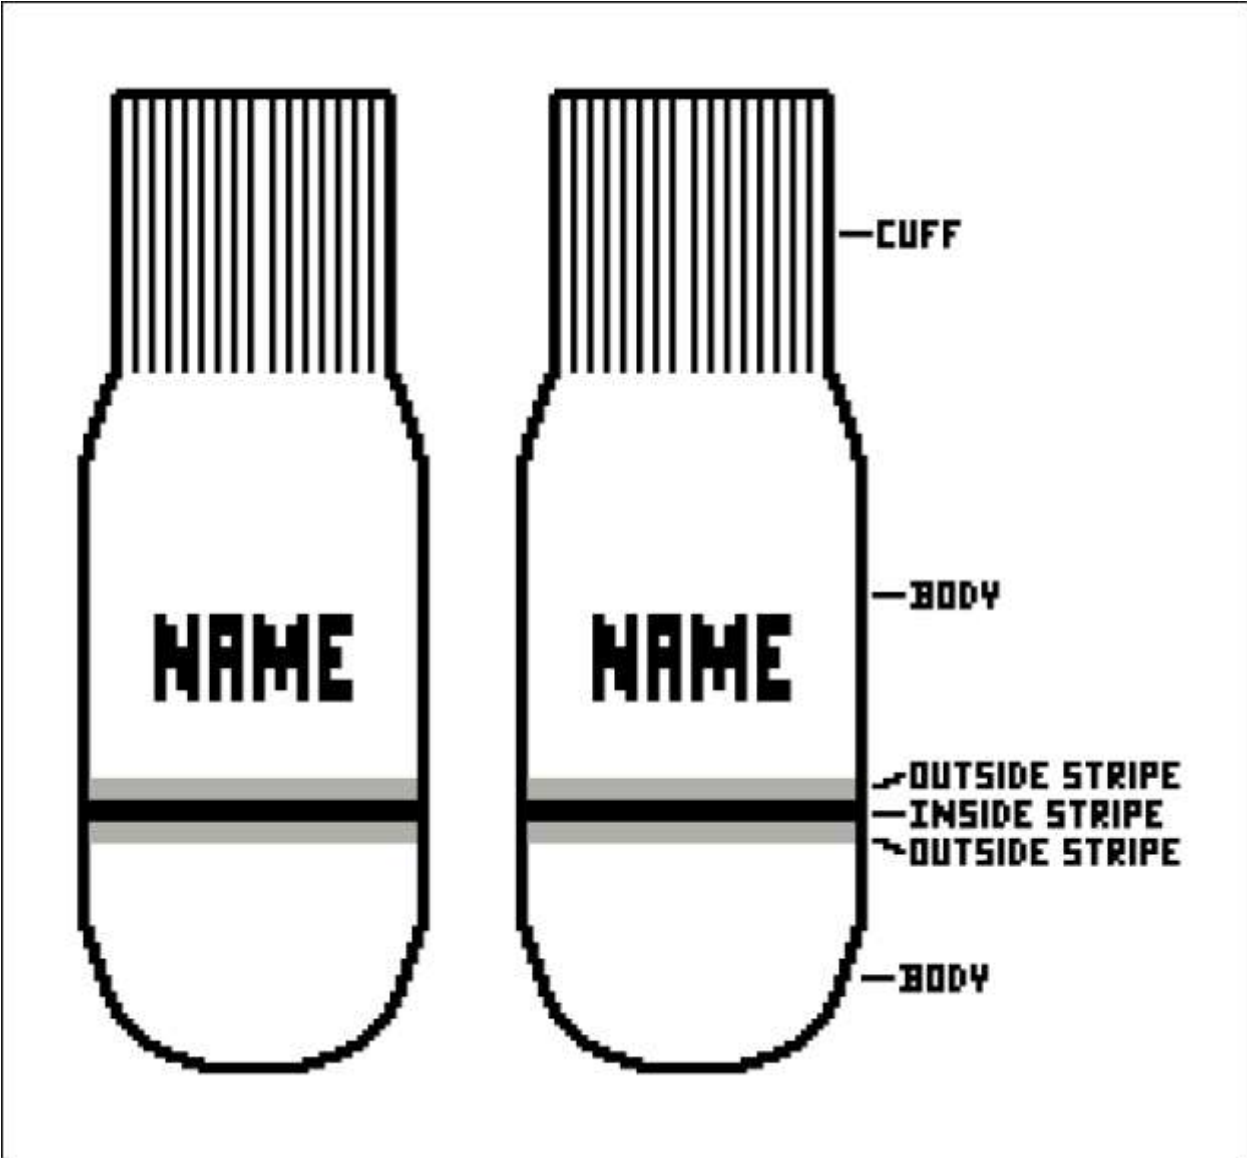

G115 MITTEN

BODY & CUFF COLOR:

OUTSIDE STRIPES COLOR:

INSIDE STRIPE COLOR:

NAME COLOR:

NAME: _____