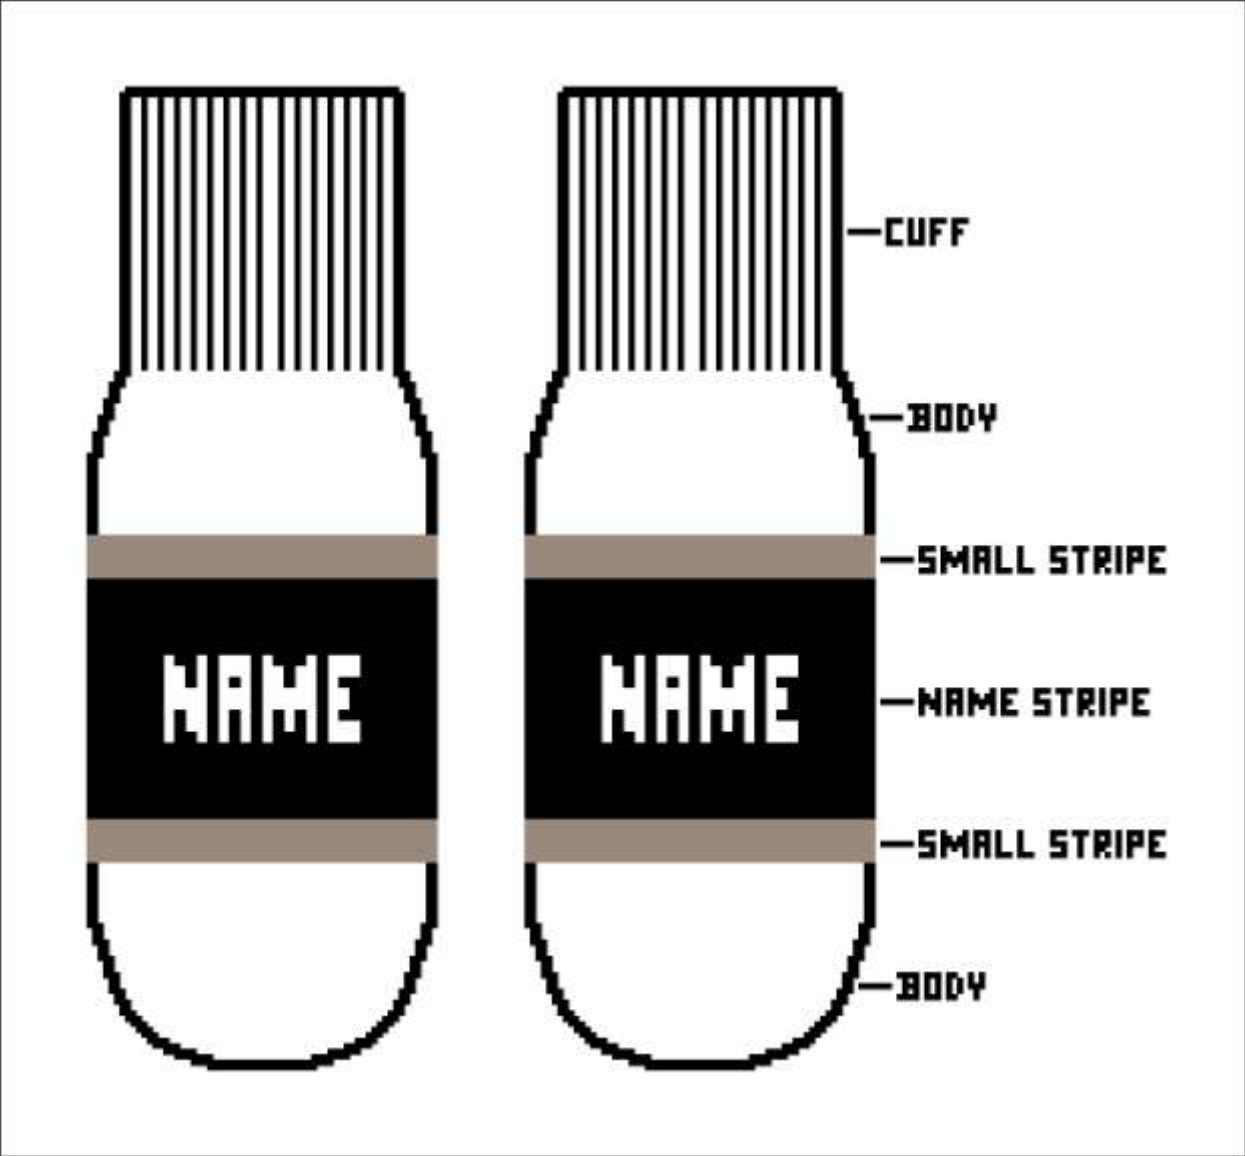

G205 MITTEN

BODY & CUFF COLOR:

SMALL STRIPE COLOR:

NAME STRIPE COLOR:

NAME COLOR:

NAME:
