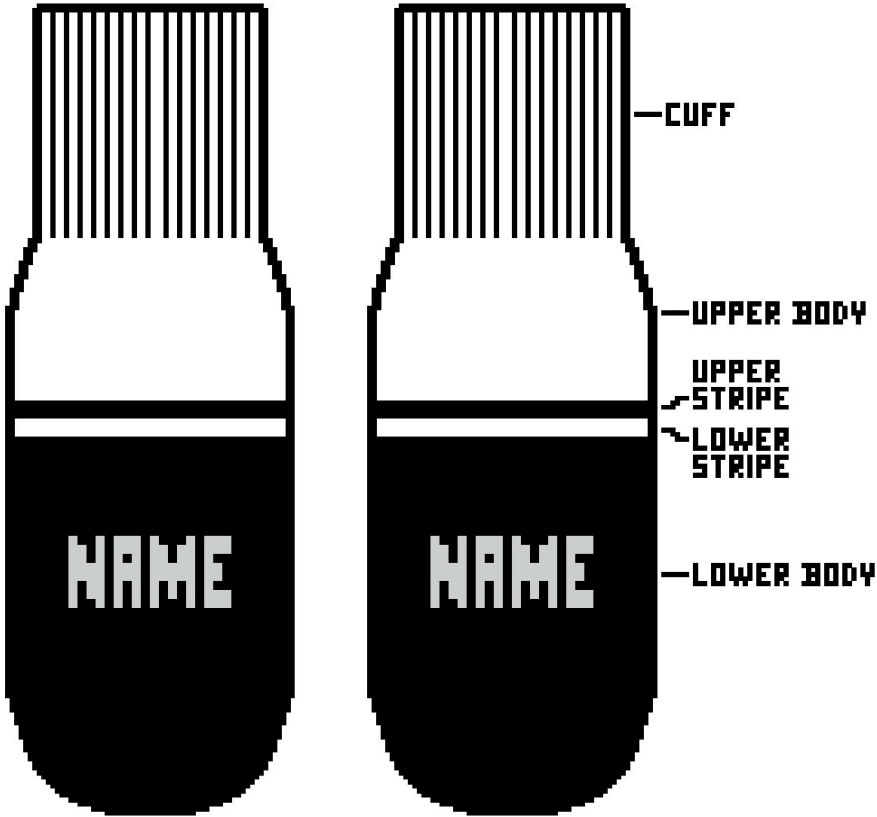

G505 MITTEN

LOWER BODY & UPPER STRIPE
COLOR:

CUFF, UPPER BODY & LOWER
STRIPE COLOR:

NAME COLOR:

NAME:
