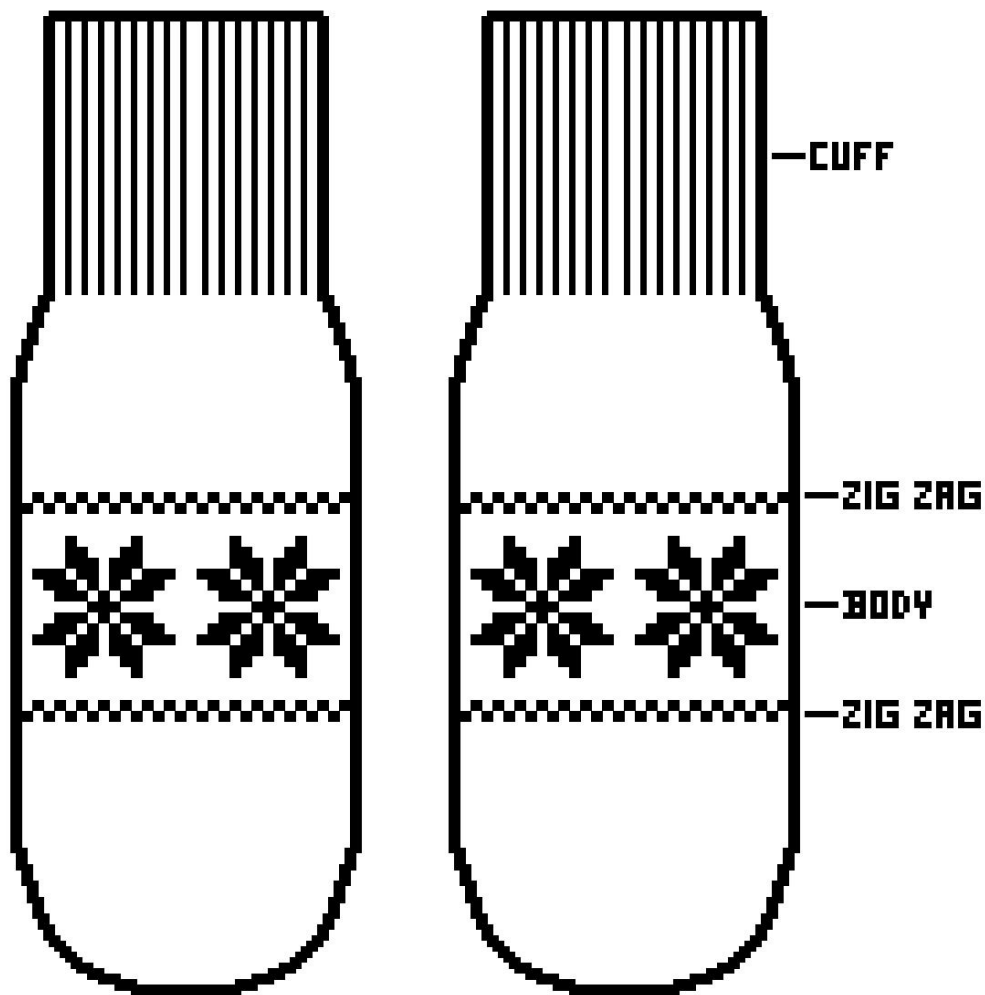

G605
ADULT MITTEN
(WITH SNOWFLAKES)

BODY & CUFF COLOR:

SNOWFLAKES COLOR:

ZIG ZAG COLOR:
