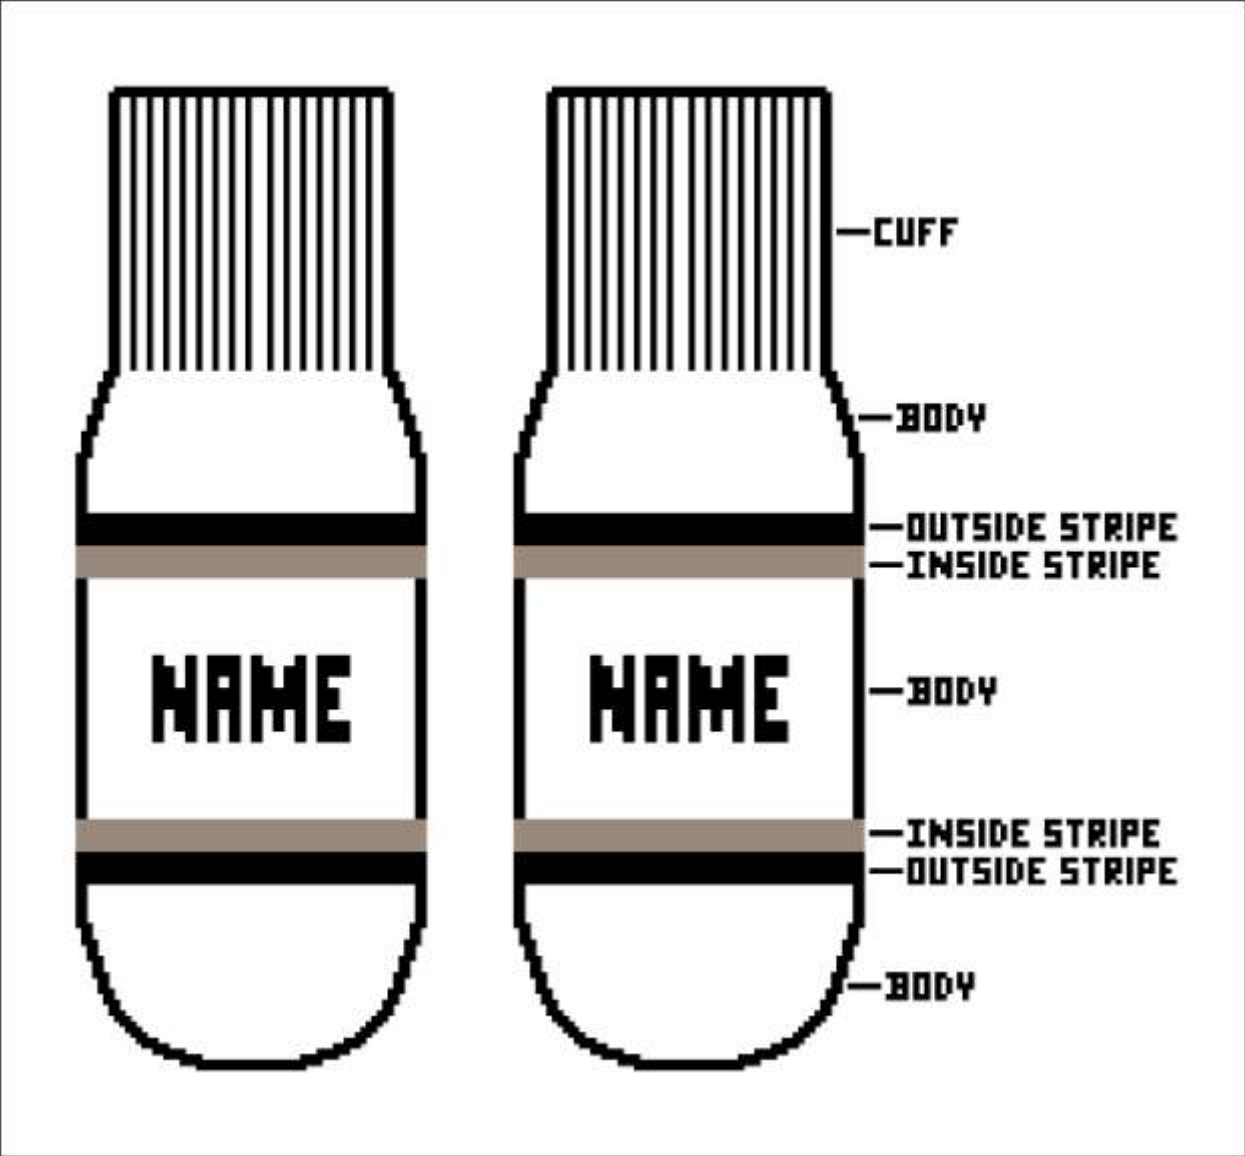

G722 MITTEN

BODY & CUFF COLOR:

OUTSIDE STRIPE COLOR:

INSIDE STRIPE COLOR:

NAME COLOR:

NAME: _____