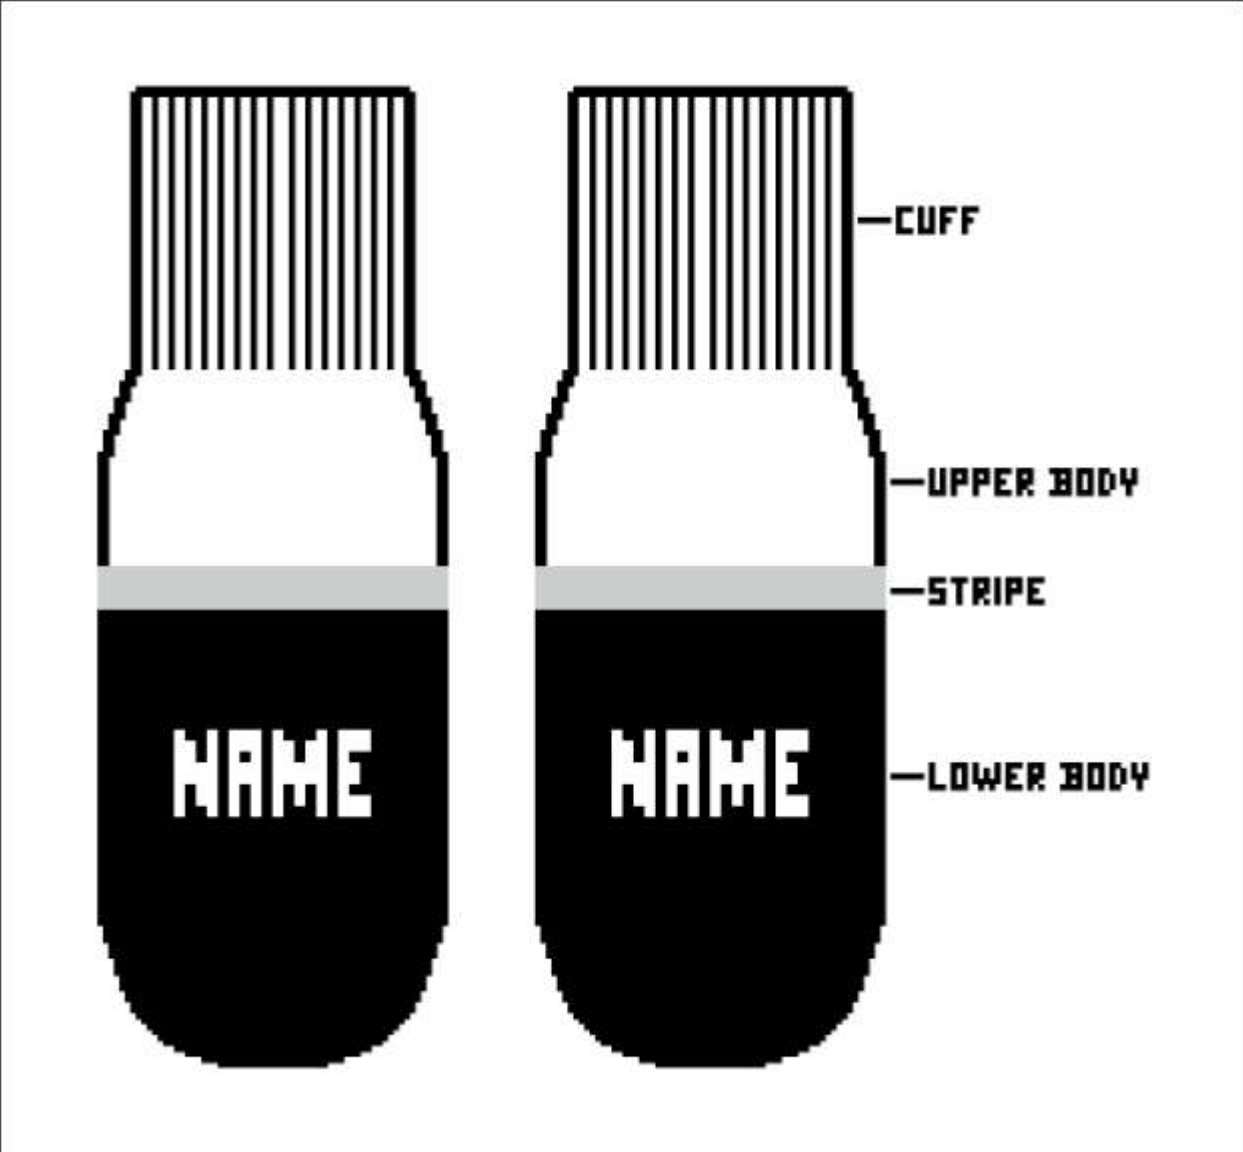

G920 MITTEN

UPPER BODY & CUFF COLOR:

LOWER BODY COLOR:

STRIPE COLOR:

NAME COLOR:

NAME:
