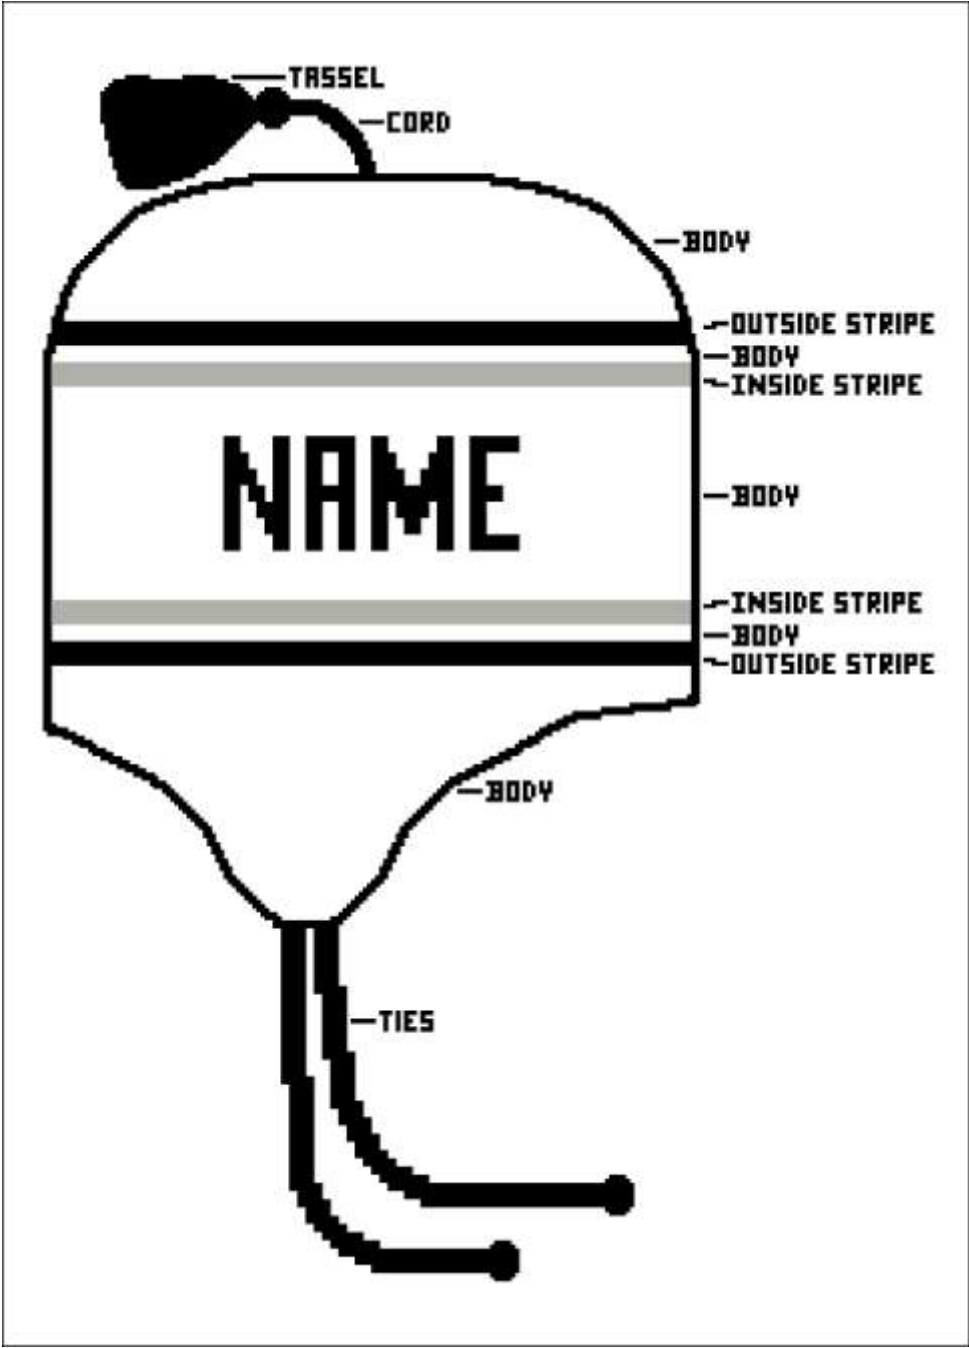

L370T CROSS-COUNTRY SKI HAT

BODY COLOR:

OUTSIDE STRIPES COLOR:

INSIDE STRIPES COLOR:

NAME COLOR:

NAME: _____

TASSEL COLOR(S):

TIES / CORD COLOR(S):
