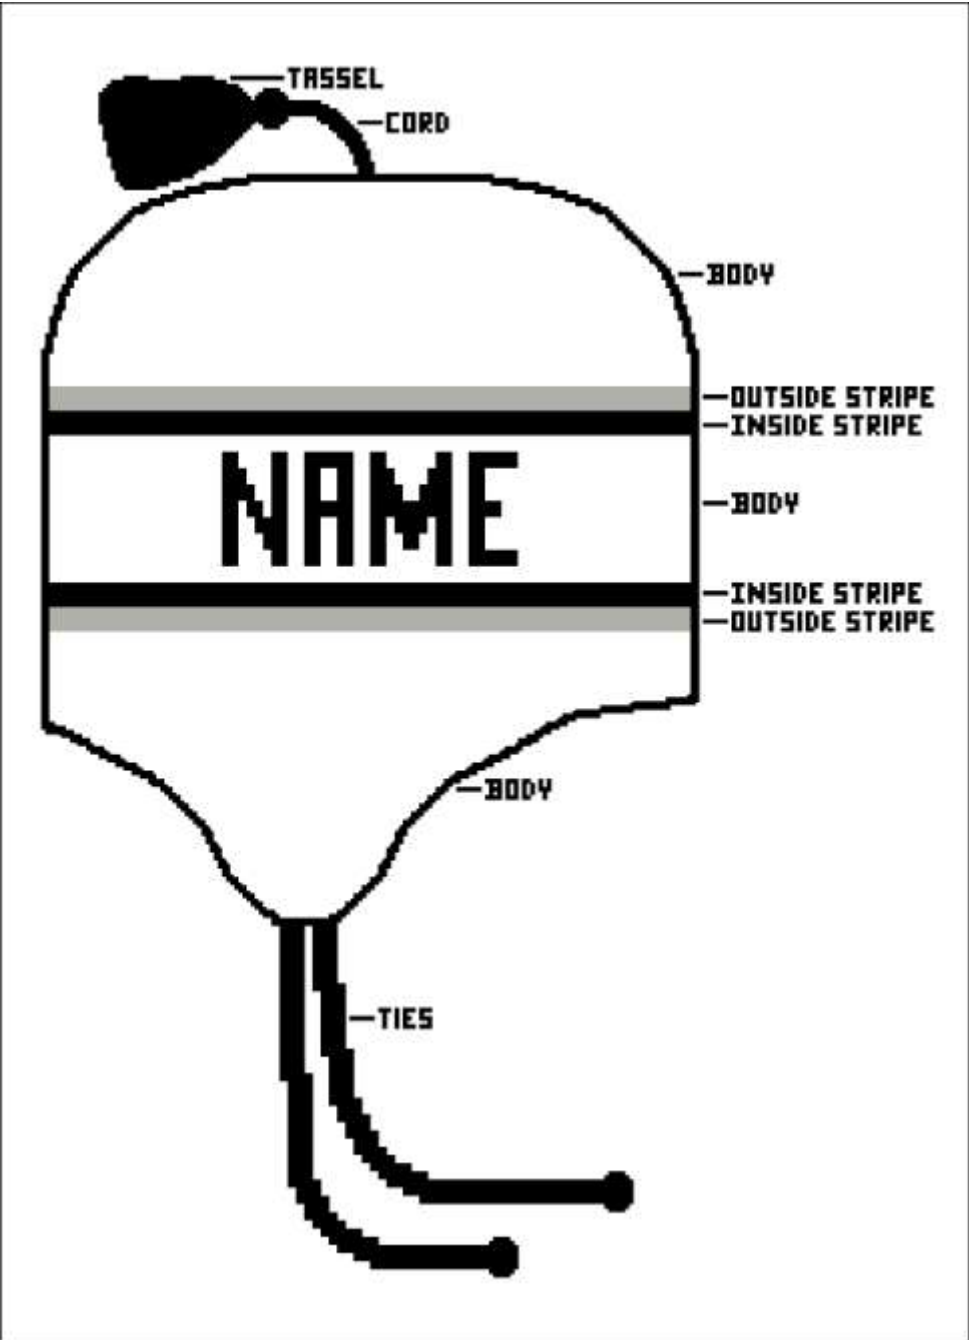

L647T
CROSS-COUNTRY SKI HAT

BODY COLOR:

OUTSIDE STRIPE COLOR:

INSIDE STRIPE COLOR:

NAME COLOR:

NAME: _____

TASSEL COLOR(S):

TIES / CORD COLOR(S):
