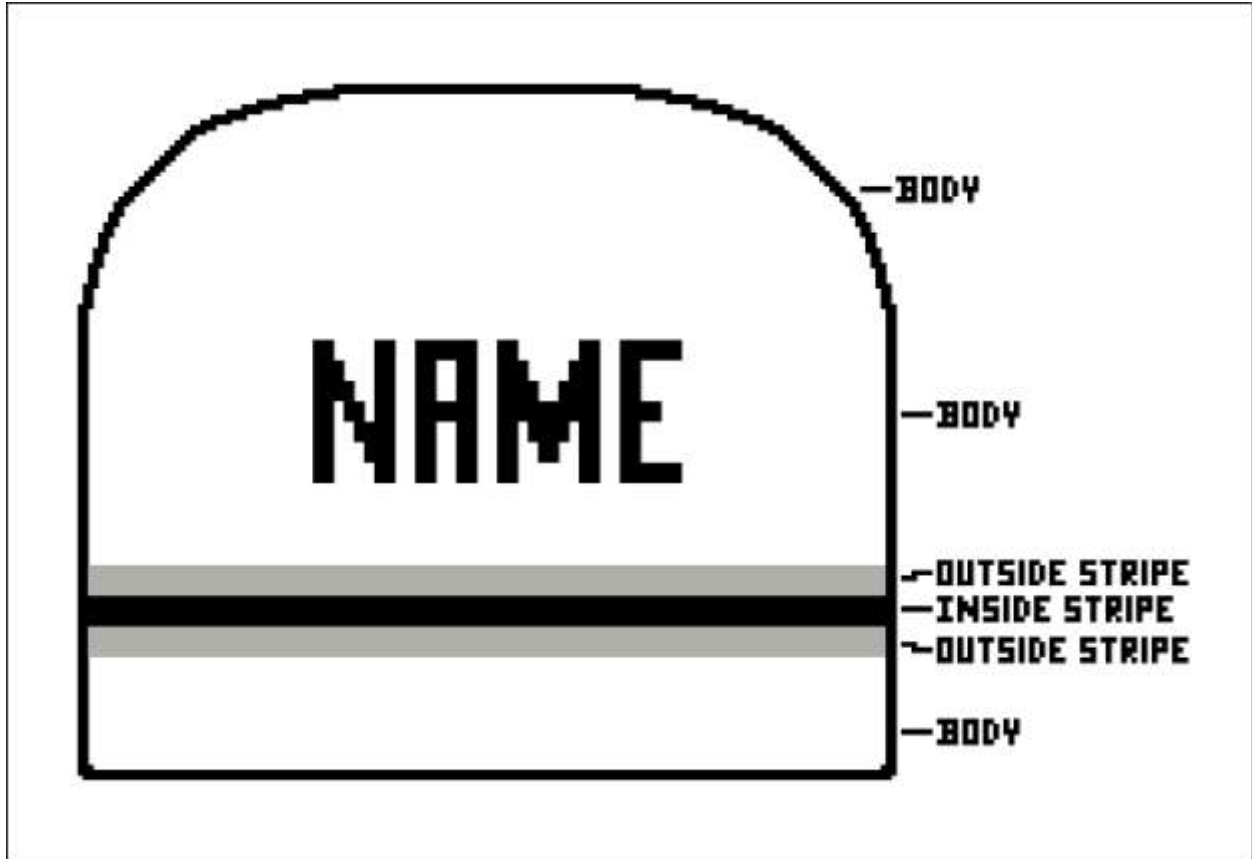

SC115 BEANIE

BODY COLOR: _____

OUTSIDE STRIPES COLOR: _____

INSIDE STRIPE COLOR: _____

NAME COLOR: _____

NAME: _____