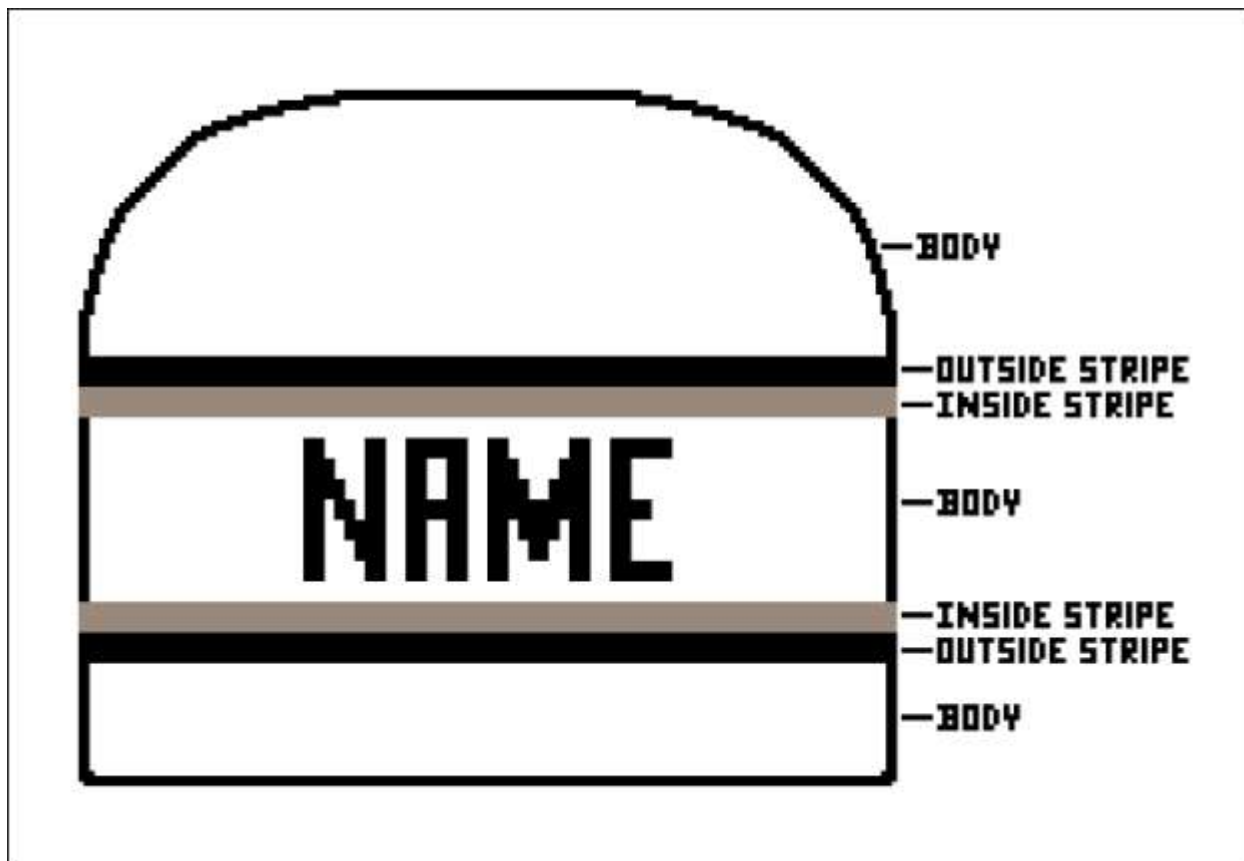

SC647 BEANIE

BODY COLOR: _____

OUTSIDE STRIPE COLOR: _____

INSIDE STRIPE COLOR: _____

NAME COLOR: _____

NAME: _____