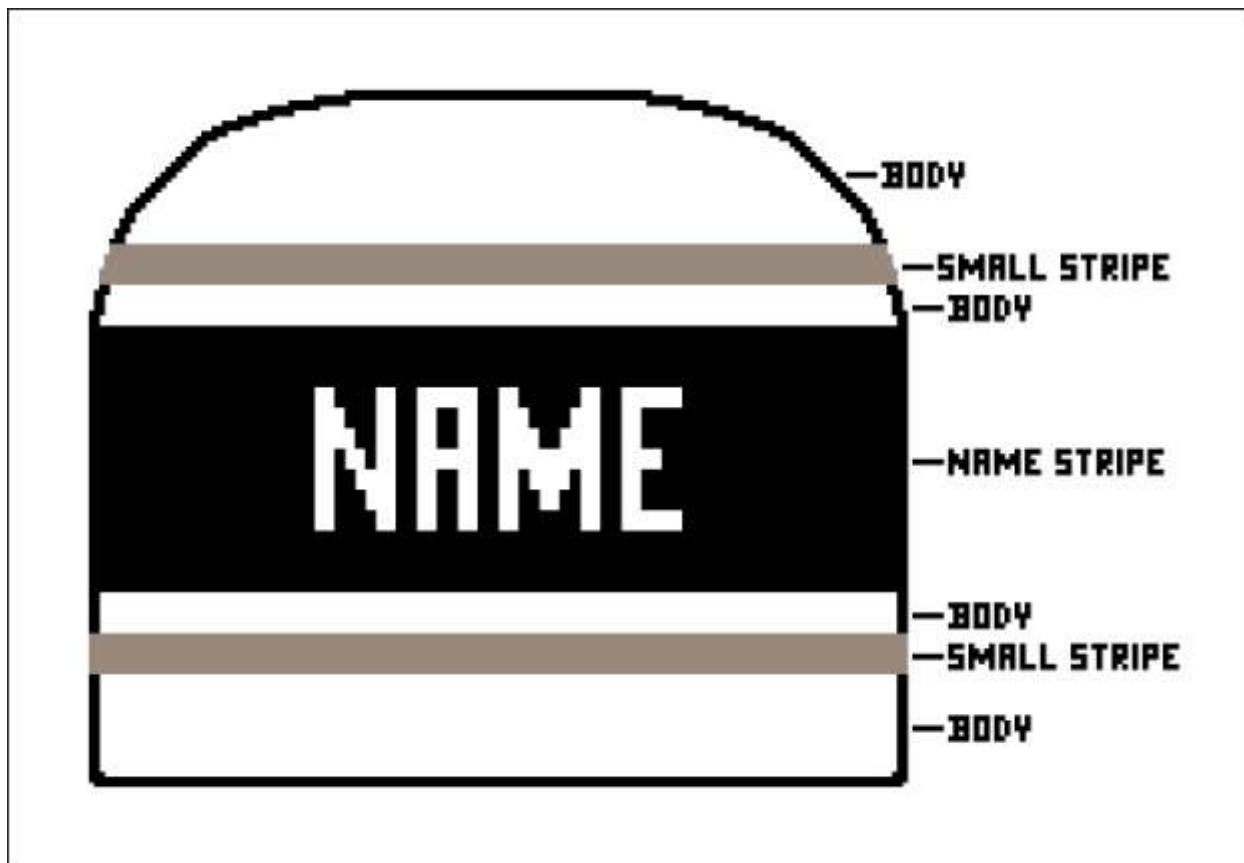

SC905 BEANIE

BODY COLOR: _____

SMALL STRIPE COLOR: _____

NAME STRIPE COLOR: _____

NAME COLOR: _____

NAME: _____