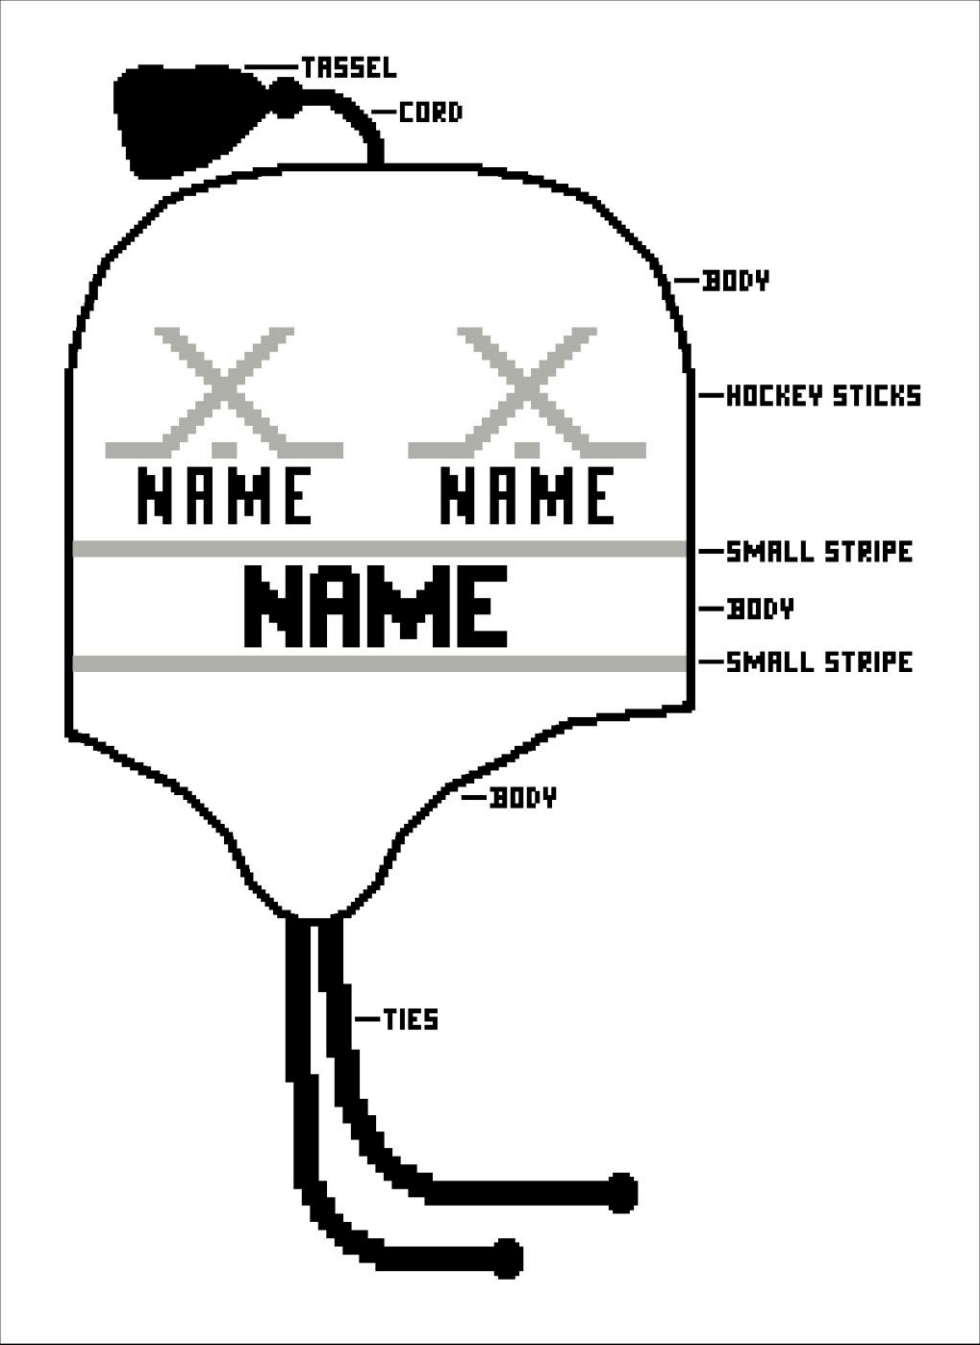

# SK520 CROSS-COUNTRY SKI HAT

BODY COLOR: \_\_\_\_\_

SMALL STRIPES COLOR: \_\_\_\_\_

HOCKEY STICKS COLOR: \_\_\_\_\_

NAMES COLOR: \_\_\_\_\_

SMALLER NAME: \_\_\_\_\_

LARGER NAME: \_\_\_\_\_

TASSEL COLOR(S): \_\_\_\_\_

TIES / CORD COLOR(S): \_\_\_\_\_