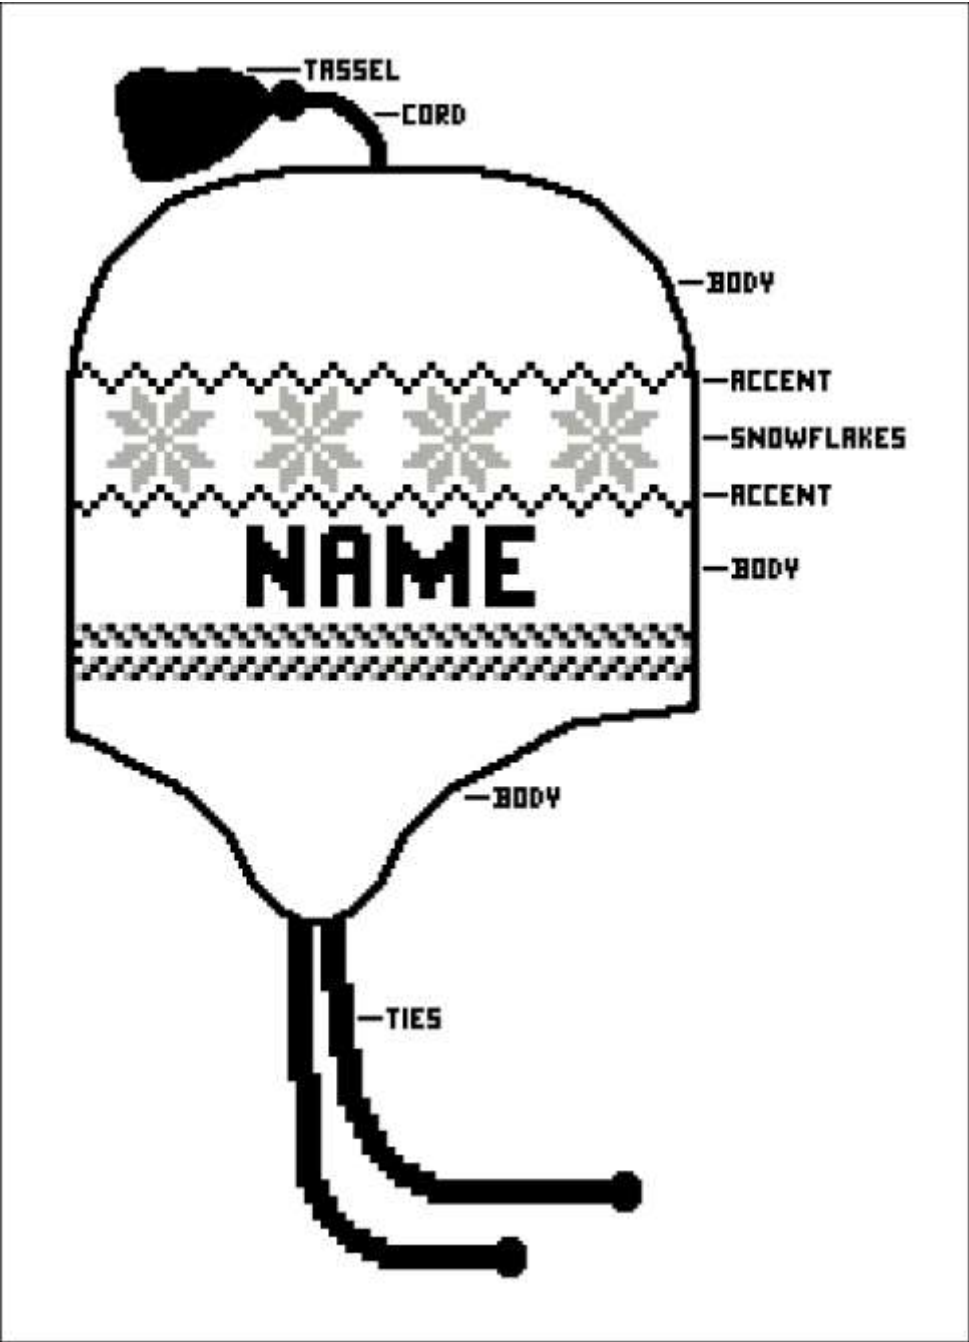

# SK600 CROSS-COUNTRY SKI HAT

BODY COLOR:

---

ACCENT COLOR:

---

SNOWFLAKE COLOR:

---

NAME COLOR:

---

NAME: \_\_\_\_\_

TASSEL COLOR(S):

---

TIES / CORD COLOR(S):

---